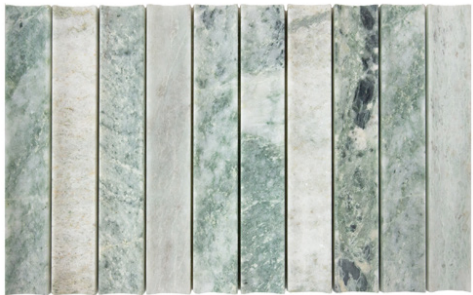

Honed

198x318mm

**Charcoal**

Honed

198x318mm

**Mint**

Honed

198x318mm