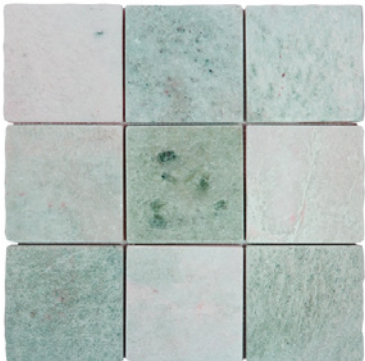

**FINISHES/USAGE:** Honed and Tumbled/Wall and Floor

**AESTHETIC QUALITIES:** Colourful stone colours and 3D shapes

**TECHINCAL INFO:**

Carrara	Marble
Ice	Natural Quartzite
Pepper	Volcanic
Charcoal	Limestone
Mint	Marble
Navona	Travertine
Terra	Marble

## PRODUCT INFORMATION

**Carrara**

Tumbled 304x304mm

**Ice**

Matt 304x304mm

**Pepper**

Tumbled 304x304mm

**Charcoal**

Tumbled 304x304mm

**Mint**

Tumbled 304x304mm

**Navona**

Tumbled 304x304mm

**Terra**

Tumbled 304x304mm

304x304mm SHEET