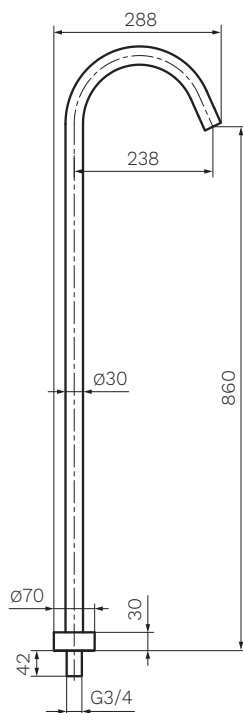

Tondo Freestanding Bath Spout 860mm

Product Code: TO.03F.XX

(see colour codes below)

The Tondo Freestanding Bath Spout will complement an array of freestanding baths and has a fixed spout.

Polished
Chrome

Matt
Black

Brushed
Nickel

Brushed
Brass

Fucile

Colour & Finish — Chrome Polished, Matt Black (02), Brushed Nickel (41),
Brushed Brass (46), Fucile (50)

Material — Brass

W x D x H — 70 x 288 x 992mm

Outlet Type — Fixed 238mm Reach. Aerated