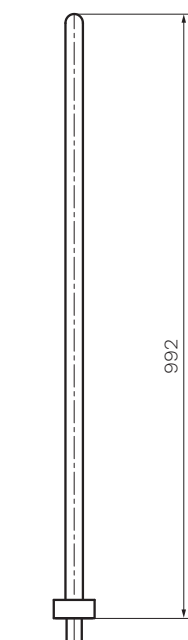

Tondo Freestanding Bath Spout 860mm

Product Code: TO.03F.XX

(see colour codes below)

The Tondo Freestanding Bath Spout will complement an array of freestanding baths and has a fixed spout.

Polished
Chrome

Matt
Black

Brushed
Nickel

Brushed
Brass

Fucile

Colour & Finish — Chrome Polished, Matt Black (02), Brushed Nickel (41),
Brushed Brass (46), Fucile (50)

Material — Brass

W x D x H — 70 x 288 x 992mm

Outlet Type — Fixed 238mm Reach. Aerated