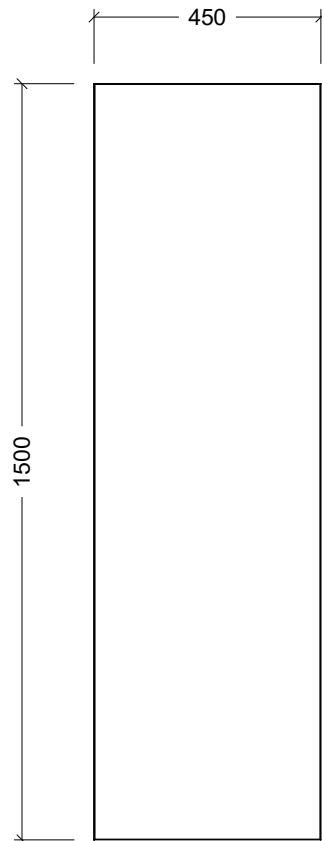

Range	Tennessee Mirror Tallboy
Mount	Wall Hung
Size	450mm
SKU	TEN-TB-450-W-G

NOTES

Revision	01
Date	16/10/23

DIMENSIONS SHOWN ARE IN MILLIMETERS, ARE NOMINAL ONLY AND SUBJECT TO CHANGE AT ANY TIME.
DO NOT SCALE DRAWINGS.
INSTALLER TO CONFIRM ALL DIMENSIONS ON-SITE PRIOR TO INSTALL.
SIZE VARIATION (+/- 3%) IS TO BE EXPECTED ON CERAMIC TOPS.
E&OE.