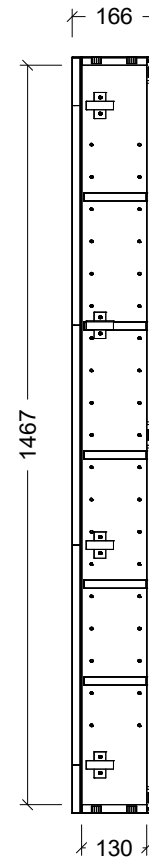

Range	Tennessee Mirror Tallboy
Mount	Wall Hung
Size	450mm
SKU	TEN-TB-450-W-G

NOTES

Revision	01
Date	16/10/23

DIMENSIONS SHOWN ARE IN MILLIMETERS, ARE NOMINAL ONLY AND SUBJECT TO CHANGE AT ANY TIME.
DO NOT SCALE DRAWINGS.
INSTALLER TO CONFIRM ALL DIMENSIONS ON-SITE PRIOR TO INSTALL.
SIZE VARIATION (+/- 3%) IS TO BE EXPECTED ON CERAMIC TOPS.
E&OE.