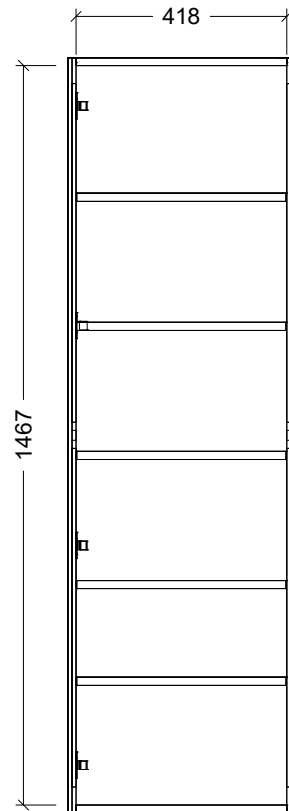

Range	Tennessee Mirror Tallboy
Mount	Wall Hung
Size	450mm
SKU	TEN-TB-450-W-G

NOTES

Revision	01
Date	16/10/23

DIMENSIONS SHOWN ARE IN MILLIMETERS, ARE NOMINAL ONLY AND SUBJECT TO CHANGE AT ANY TIME.
DO NOT SCALE DRAWINGS.
INSTALLER TO CONFIRM ALL DIMENSIONS ON-SITE PRIOR TO INSTALL.
SIZE VARIATION (+/- 3%) IS TO BE EXPECTED ON CERAMIC TOPS.
E&OE.