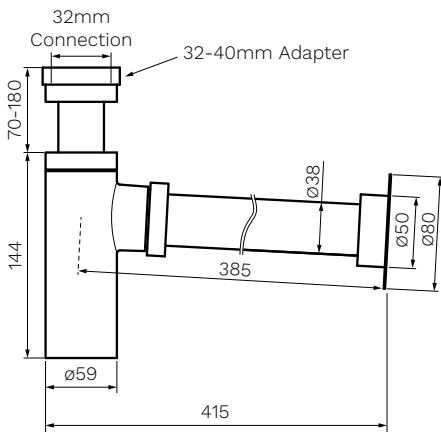

Adjustable Bottle Trap

Product Code: TA23240.XX

(see colour codes below)

Polished
Chrome

Matt
Black

Brushed
Nickel

Brushed
Brass

Fucile

Colour & Finish — Chrome Polished, Black Matt (02), Brushed Nickel (41),
Brushed Brass (46), Fucile (50)

Material — Brass

W x D x H — $\varnothing 59 \times 415 \times 214 - 324\text{mm}$

Adapter — 32 - 40mm Adapter included