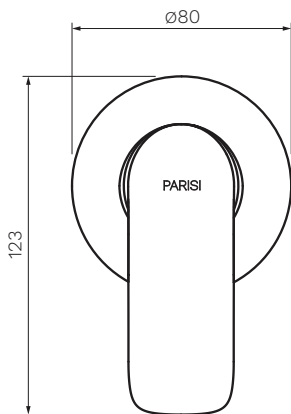

Slim II Wall Mixer

Product Code: S2.05.XX

(see colour codes below)

This sleek mixer range fits perfectly throughout the home or commercial environment. A timeless design, featuring a beautifully curved handle which fits ergonomically in hand delivering outstanding user experience, reliability and aesthetic appeal.

Polished
Chrome

Matt
Black

Brushed
Nickel

Brushed
Brass

Fucile

Colour & Finish — Polished Chrome, Matt Black (02), Brushed Nickel (41),
Brushed Brass (46), Fucile (50)

Material — Brass

W x H — Ø80 x 123mm

Operation — Tilt and Turn

Recessed Body — X2.05W

Warranty — 15 Years (Conditions Apply)

PARISI