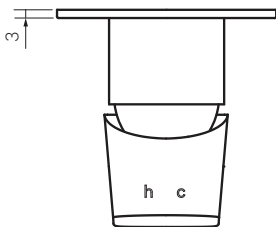

Slim II Wall Mixer

Product Code: S2.05.XX

(see colour codes below)

This sleek mixer range fits perfectly throughout the home or commercial environment. A timeless design, featuring a beautifully curved handle which fits ergonomically in hand delivering outstanding user experience, reliability and aesthetic appeal.

Polished
Chrome

Matt
Black

Brushed
Nickel

Brushed
Brass

Fucile

Colour & Finish — Polished Chrome, Matt Black (02), Brushed Nickel (41),
Brushed Brass (46), Fucile (50)

Material — Brass

W x H — Ø80 x 123mm