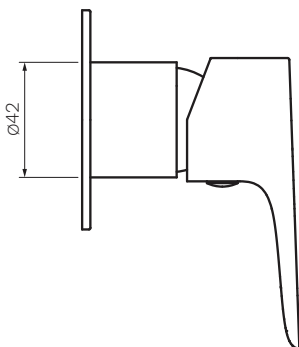

Slim II Wall Mixer

Product Code: S2.05.XX

(see colour codes below)

This sleek mixer range fits perfectly throughout the home or commercial environment. A timeless design, featuring a beautifully curved handle which fits ergonomically in hand delivering outstanding user experience, reliability and aesthetic appeal.

Polished
Chrome

Matt
Black

Brushed
Nickel

Brushed
Brass

Fucile

Colour & Finish — Polished Chrome, Matt Black (02), Brushed Nickel (41),
Brushed Brass (46), Fucile (50)

Material — Brass

W x H — Ø80 x 123mm

Operation — Tilt and Turn

Recessed Body — X2.05W

Warranty — 15 Years (Conditions Apply)

PARISI