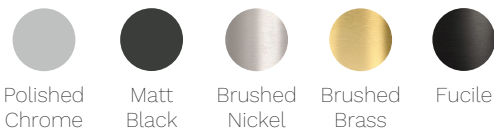

Slim II Wall Mixer with 2 Way Diverter

Product Code: S2.04.XX

(see colour codes below)

This sleek mixer range fits perfectly throughout the home or commercial environment. A timeless design, featuring a beautifully curved handle which fits ergonomically in hand delivering outstanding user experience, reliability and aesthetic appeal.

Polished Chrome

Matt Black

Brushed Nickel

Brushed Brass

Fucile

Colour & Finish — Polished Chrome, Matt Black (02), Brushed Nickel (41), Brushed Brass (46), Fucile (50)

Material — Brass

W x H — 180 x 123mm