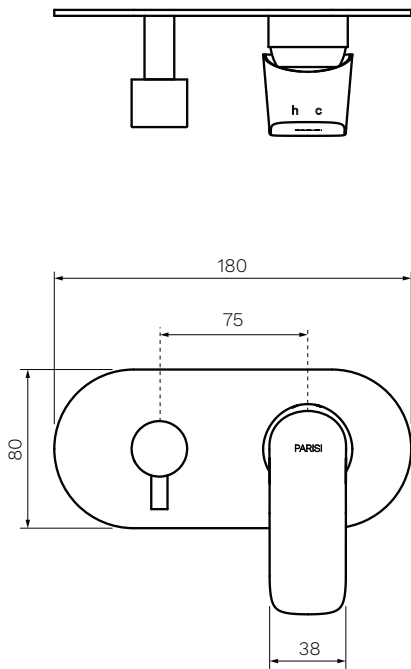

Slim II Wall Mixer with 2 Way Diverter

Product Code: S2.04.XX

(see colour codes below)

This sleek mixer range fits perfectly throughout the home or commercial environment. A timeless design, featuring a beautifully curved handle which fits ergonomically in hand delivering outstanding user experience, reliability and aesthetic appeal.

Polished Chrome

Matt Black

Brushed Nickel

Brushed Brass

Fucile

Colour & Finish — Polished Chrome, Matt Black (02), Brushed Nickel (41), Brushed Brass (46), Fucile (50)

Material — Brass

W x H — 180 x 123mm

Operation — Tilt and Turn

Diverter — 2 Way

Recessed Body — X2.04W-D2

Warranty — 15 Years (Conditions Apply)

PARISI