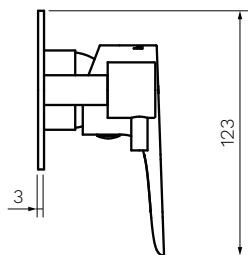

Colour & Finish — Polished Chrome, Matt Black (02), Brushed Nickel (41), Brushed Brass (46), Fucile (50)

Material — Brass

W x H — 180 x 123mm

Operation — Tilt and Turn

Diverter — 2 Way

Recessed Body — X2.04W-D2

Warranty — 15 Years (Conditions Apply)