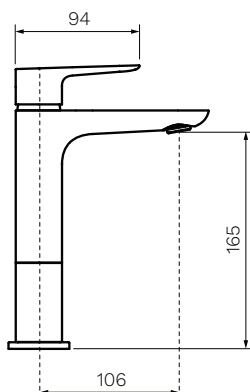

## Slim II Mid Basin Mixer

**Product Code: S2.01-1HH60.XX**

(see colour codes below)

This sleek mixer range fits perfectly throughout the home or commercial environment. A timeless design, featuring a beautifully curved handle which fits ergonomically in hand delivering outstanding user experience, reliability and aesthetic appeal.

Polished  
Chrome

Matt  
Black

Brushed  
Nickel

Brushed  
Brass

Fucile

**Colour & Finish** — Polished Chrome, Matt Black (02), Brushed Nickel (41),  
Brushed Brass (46), Fucile (50)

**Material** — Brass

**W x D x H** — 46 x 151 x 215mm

**Operation** — Tilt and Turn

**Outlet Type** — 106mm Reach. Concealed aerator

**Application** — Basin

**WELS** — 6 STAR 3.5L/min Flow

**Warranty** — 15 Years (Conditions Apply)

PARISI