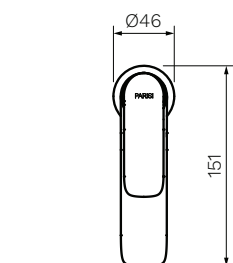

## Slim II Mid Basin Mixer

**Product Code: S2.01-1HH60.XX**

(see colour codes below)

This sleek mixer range fits perfectly throughout the home or commercial environment. A timeless design, featuring a beautifully curved handle which fits ergonomically in hand delivering outstanding user experience, reliability and aesthetic appeal.

Polished  
Chrome

Matt  
Black

Brushed  
Nickel

Brushed  
Brass

Fucile

**Colour & Finish** — Polished Chrome, Matt Black (02), Brushed Nickel (41),  
Brushed Brass (46), Fucile (50)

**Material** — Brass

**W x D x H** — 46 x 151 x 215mm

**Operation** — Tilt and Turn

**Outlet Type** — 106mm Reach. Concealed aerator

**Application** — Basin

**WELS** — 6 STAR 3.5L/min Flow

**Warranty** — 15 Years (Conditions Apply)

PARISI