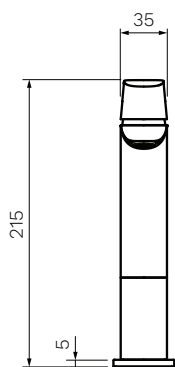

## Slim II Mid Basin Mixer

**Product Code: S2.01-1HH60.XX**

(see colour codes below)

This sleek mixer range fits perfectly throughout the home or commercial environment. A timeless design, featuring a beautifully curved handle which fits ergonomically in hand delivering outstanding user experience, reliability and aesthetic appeal.

Polished  
Chrome

Matt  
Black

Brushed  
Nickel

Brushed  
Brass

Fucile

**Colour & Finish** — Polished Chrome, Matt Black (02), Brushed Nickel (41),  
Brushed Brass (46), Fucile (50)

**Material** — Brass

**W x D x H** — 46 x 151 x 215mm

**Operation** — Tilt and Turn

**Outlet Type** — 106mm Reach. Concealed aerator

**Application** — Basin

**WELS** — 6 STAR 3.5L/min Flow

**Warranty** — 15 Years (Conditions Apply)

PARISI