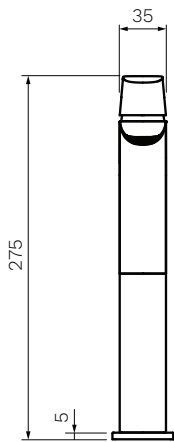

Slim II High Basin Mixer

Product Code: S2.01-1HH120.XX

(see colour codes below)

This sleek mixer range fits perfectly throughout the home or commercial environment. A timeless design, featuring a beautifully curved handle which fits ergonomically in hand delivering outstanding user experience, reliability and aesthetic appeal.

- Colour & Finish** — Polished Chrome, Matt Black (02), Brushed Nickel (41), Brushed Brass (46), Fucile (50)
- Material** — Brass
- W x D x H** — 46 x 151 x 275mm
- Operation** — Tilt and Turn
- Outlet Type** — 106mm Reach. Concealed aerator
- Application** — Basin
- WELS** — 6 STAR 3.5L/min Flow
- Warranty** — 15 Years (Conditions Apply)