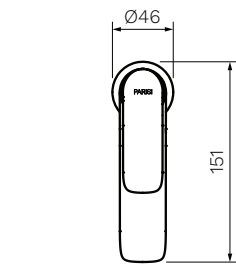

Slim II High Basin Mixer

Product Code: S2.01-1HH120.XX

(see colour codes below)

This sleek mixer range fits perfectly throughout the home or commercial environment. A timeless design, featuring a beautifully curved handle which fits ergonomically in hand delivering outstanding user experience, reliability and aesthetic appeal.

- Colour & Finish** — Polished Chrome, Matt Black (02), Brushed Nickel (41), Brushed Brass (46), Fucile (50)
- Material** — Brass
- W x D x H** — 46 x 151 x 275mm
- Operation** — Tilt and Turn
- Outlet Type** — 106mm Reach. Concealed aerator
- Application** — Basin
- WELS** — 6 STAR 3.5L/min Flow
- Warranty** — 15 Years (Conditions Apply)