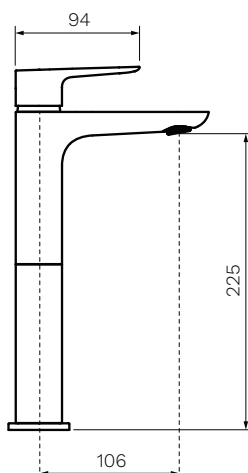

Slim II High Basin Mixer

Product Code: S2.01-1HH120.XX

(see colour codes below)

This sleek mixer range fits perfectly throughout the home or commercial environment. A timeless design, featuring a beautifully curved handle which fits ergonomically in hand delivering outstanding user experience, reliability and aesthetic appeal.

- Colour & Finish** — Polished Chrome, Matt Black (02), Brushed Nickel (41), Brushed Brass (46), Fucile (50)
- Material** — Brass
- W x D x H** — 46 x 151 x 275mm
- Operation** — Tilt and Turn
- Outlet Type** — 106mm Reach. Concealed aerator
- Application** — Basin
- WELS** — 6 STAR 3.5L/min Flow
- Warranty** — 15 Years (Conditions Apply)