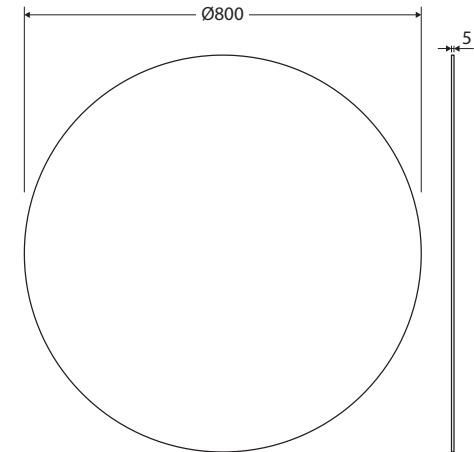

Round Mirror

800 MM

Features

- Polished pencil edge
- 5 mm thick glass
- Copper free to prevent corrosion
- Glue-on installation

Available in

Pencil Edge
PEM800R

Cleaning & Care

For best results, clean mirrors with a combination of 30% methylated spirits to 70% water and a soft, non-abrasive cloth designed for use on glass surfaces.

We aim to ensure that specifications are correct at the time of publication. All measurements are shown in millimetres. Always use measurements of actual product received for final specification as the technical drawing may contain differences. Due to printing limitations, physical colour may vary from the image shown. Fienza reserves the right to make modifications without prior notice.