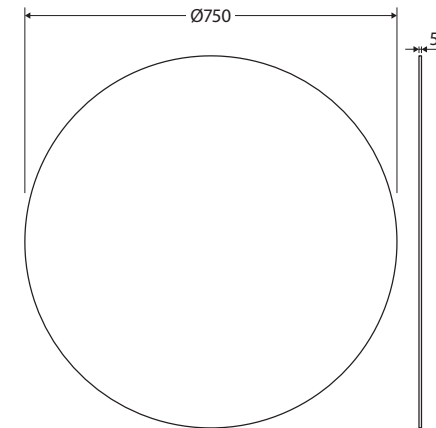

Round Mirror

750 MM

Features

- Polished pencil edge
- 5 mm thick glass
- Copper free to prevent corrosion
- Glue-on installation

Available in

Pencil Edge
PEM750R

Cleaning & Care

For best results, clean mirrors with a combination of 30% methylated spirits to 70% water and a soft, non-abrasive cloth designed for use on glass surfaces.

We aim to ensure that specifications are correct at the time of publication. All measurements are shown in millimetres. Always use measurements of actual product received for final specification as the technical drawing may contain differences. Due to printing limitations, physical colour may vary from the image shown. Fienza reserves the right to make modifications without prior notice.