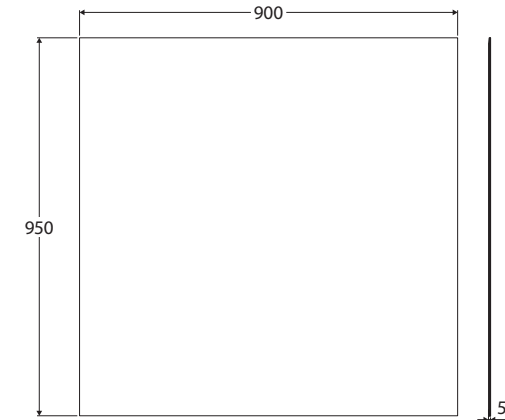

Rectangular Mirror

GLUE-ON
INSTALLATION
900 x 950 MM

Features

- Can be installed for AS1428.1:2021 Accessible Compliance
- 5 mm thick glass
- Copper free to prevent corrosion
- Glue-on installation
- Can be installed in portrait or landscape orientation