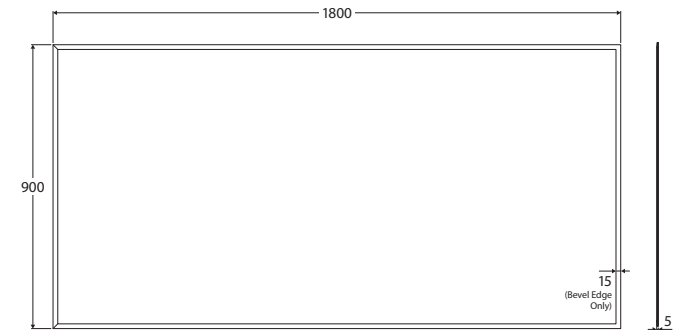

# Rectangular Mirror

GLUE-ON  
INSTALLATION  
1800 x 900 MM

## Features

- 5 mm thick glass
- Copper free to prevent corrosion
- Glue-on installation
- Can be installed in portrait or landscape orientation