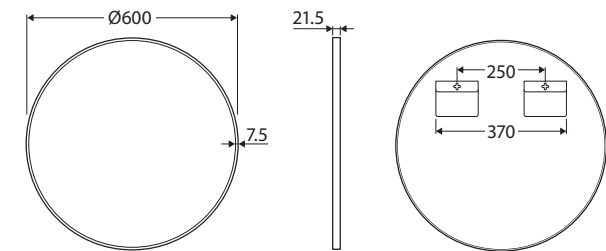

Reba

FRAMED MIRROR

600 MM

Features

- 5 mm thick glass mirror
- Aluminium frame – powder-coated matte white, matte black and anodised urban brass finishes
- Copper-free – reduces corrosion and is better for the environment
- Rust-resistant
- Includes wall mounting screws and plugs

We aim to ensure that specifications are correct at the time of publication. All measurements are shown in millimetres. Always use measurements of actual product received for final specification as the technical drawing may contain differences. Due to printing limitations, physical colour may vary from the image shown. Fienza reserves the right to make modifications without prior notice.