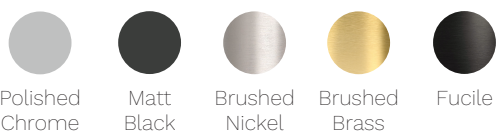

Quadro Single Towel Rail 700mm

Product Code: QQ.TR70

(see colour codes below)

- Colour & Finish** — Polished Chrome, Matt Black (02), Brushed Nickel (41), Brushed Brass (46), Fucile (50)
- Material** — Brass
- W x D x H** — 700 x 60 x 30mm
- Warranty** — 15 Years (Conditions Apply)