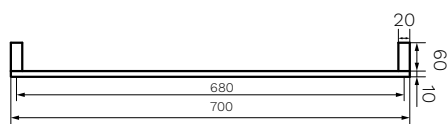

Quadro Single Towel Rail 700mm

Product Code: QQ.TR70

(see colour codes below)

- Colour & Finish** — Polished Chrome, Matt Black (02), Brushed Nickel (41), Brushed Brass (46), Fucile (50)
- Material** — Brass
- W x D x H** — 700 x 60 x 30mm
- Warranty** — 15 Years (Conditions Apply)