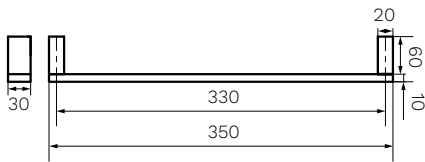

Quadro Toilet Roll Holder

Product Code: QQ.TR35

(see colour codes below)

Polished
Chrome

Matt
Black

Brushed
Nickel

Brushed
Brass

Fucile

- Colour & Finish** — Polished Chrome, Matt Black (02), Brushed Nickel (41),
Brushed Brass (46), Fucile (50)
- Material** — Brass
- W x D x H** — 350 x 60 x 30mm
- Warranty** — 15 Years (Conditions Apply)