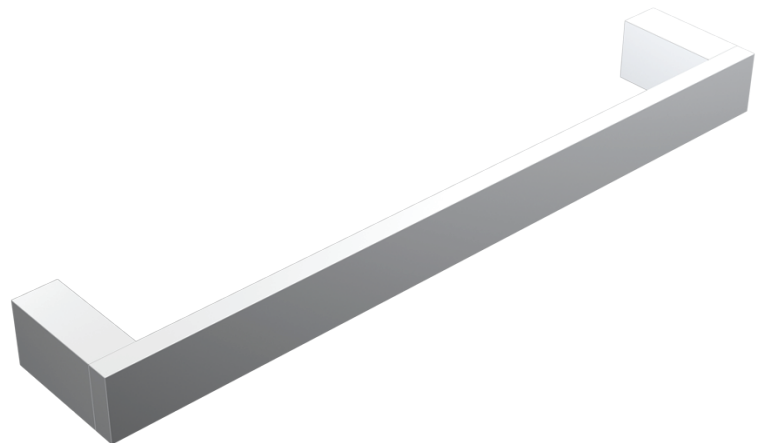

Quadro Toilet Roll Holder

Product Code: QQ.TR35

(see colour codes below)

Polished
Chrome

Matt
Black

Brushed
Nickel

Brushed
Brass

Fucile

- Colour & Finish** — Polished Chrome, Matt Black (02), Brushed Nickel (41),
Brushed Brass (46), Fucile (50)
- Material** — Brass
- W x D x H** — 350 x 60 x 30mm
- Warranty** — 15 Years (Conditions Apply)