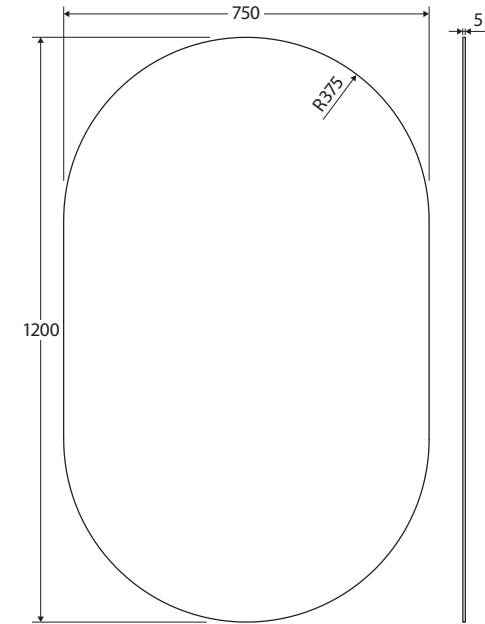

Pill Mirror

750 x 1200 MM

Features

- Polished pencil edge
- 5 mm thick glass
- Copper-free to prevent corrosion
- Glue-on installation

Available in

Pencil Edge
PEM750P

Cleaning & Care

For best results, clean mirrors with a combination of 30% methylated spirits to 70% water and a soft, non-abrasive cloth designed for use on glass surfaces.

We aim to ensure that specifications are correct at the time of publication. All measurements are shown in millimetres. Always use measurements of actual product received for final specification as the technical drawing may contain differences. Due to printing limitations, physical colour may vary from the image shown. Fienza reserves the right to make modifications without prior notice.