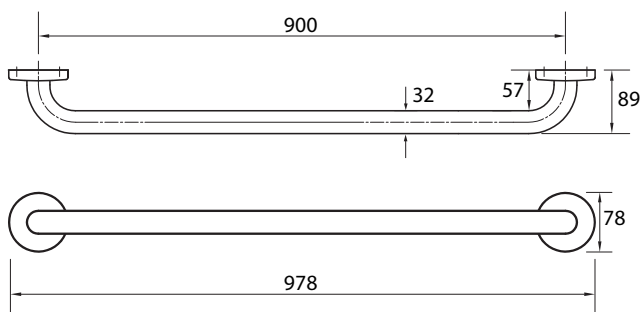

Envy Grab Rail Straight 900mm

Product Code: PP.GB90

The Envy Grab Rail Straight 900mm is made from stainless steel and meets the requirements of AS1428.1-2009. Snap flange covers conceal the fixings. Suitable for accessible unisex sanitary facilities and sanitary compartments for people with ambulant disabilities.

Specifications

Material	—	304 Stainless Steel
Colour / Finish	—	Satin
W x D x H	—	978 x 89 x 78mm
Rail	—	32mm diameter
Warranty	—	1 year parts and labour
Installation	—	To ensure the rail will withstand the force stipulated in AS1428.1-2009, the fixings must be anchored in a solid wall or a secure noggin of suitable strength.