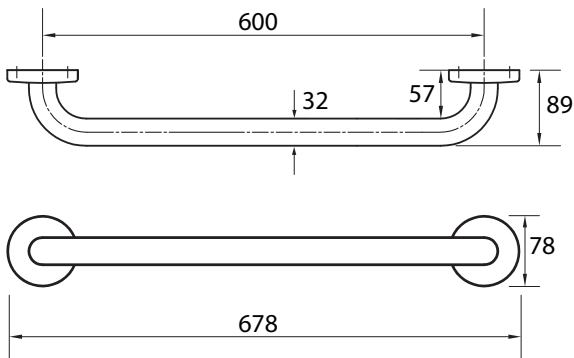

Envy Grab Rail Straight 600mm

Product Code: PP.GB60

The Envy Grab Rail Straight 600mm is made from stainless steel and meets the requirements of AS1428.1-2009. Snap flange covers conceal the fixings. Suitable for accessible unisex sanitary facilities and sanitary compartments for people with ambulant disabilities.

Specifications

Material	—	304 Stainless Steel
Colour / Finish	—	Satin
W x D x H	—	678 x 89 x 78mm
Rail	—	32mm diameter
Warranty	—	1 year parts and labour
Installation	—	To ensure the rail will withstand the force stipulated in AS1428.1-2009, the fixings must be anchored in a solid wall or a secure noggin of suitable strength.