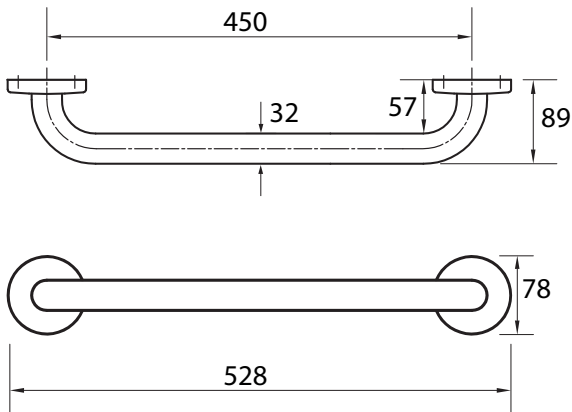

Envy Grab Rail Straight 450mm

Product Code: PP.GB45

The Envy Grab Rail Straight 450mm is made from stainless steel and meets the requirements of AS1428.1-2009. Snap flange covers conceal the fixings. Suitable for accessible unisex sanitary facilities and sanitary compartments for people with ambulant disabilities.

Specifications

Material	—	304 Stainless Steel
Colour / Finish	—	Satin
W x D x H	—	528 x 89 x 78mm
Rail	—	32mm diameter
Warranty	—	1 year parts and labour
Installation	—	To ensure the rail will withstand the force stipulated in AS1428.1-2009, the fixings must be anchored in a solid wall or a secure noggin of suitable strength.