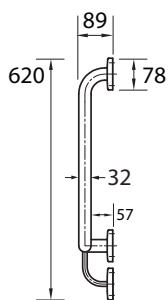

Envy Grab Rail 40° Right Hand

Product Code: PP.GB40R

The Envy Grab Rail 40° Right Hand is made from stainless steel and meets the requirements of AS1428.1-2009. Snap flange covers conceal the fixings. Suitable for accessible unisex sanitary facilities and sanitary compartments for people with ambulant disabilities.

Specifications

Material	—	304 Stainless Steel
Colour / Finish	—	Satin
W x D x H	—	1450 x 89 x 620mm
Rail	—	32mm diameter
Warranty	—	1 year parts and labour
Installation	—	To ensure the rail will withstand the force stipulated in AS1428.1-2009, the fixings must be anchored in a solid wall or a secure noggin of suitable strength.