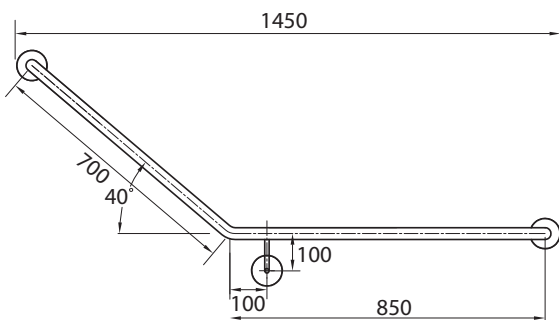

Envy Grab Rail 40° Right Hand

Product Code: PP.GB40R

The Envy Grab Rail 40° Right Hand is made from stainless steel and meets the requirements of AS1428.1-2009. Snap flange covers conceal the fixings. Suitable for accessible unisex sanitary facilities and sanitary compartments for people with ambulant disabilities.

Specifications

Material	—	304 Stainless Steel
Colour / Finish	—	Satin
W x D x H	—	1450 x 89 x 620mm
Rail	—	32mm diameter
Warranty	—	1 year parts and labour
Installation	—	To ensure the rail will withstand the force stipulated in AS1428.1-2009, the fixings must be anchored in a solid wall or a secure noggin of suitable strength.