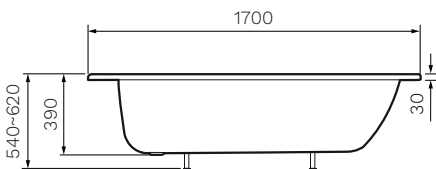

Envy 1700 Inset Bath

Product Code: PB17070E

The Envy Inset Bath is styled with clean and classic lines with generous proportions, making it ideal for long relaxing soaks.

Gloss
White

| | |
|----------------------------|--|
| Colour & Finish | — White Gloss |
| Material | — Double porcelain enamelled steel with Sound Deadening pads |
| Dimensions | — 1700 x 700 x 390mm |
| Overflow | — No |
| Capacity | — 177 Litres |
| Waste Outlet | — 40mm Pop-up Plug & Waste to be ordered separately (TA4000) |
| Legs | — Adjustable Leg Set included |
| Features | — Tiling Lip included |
| Warranty | — 15 Years (Conditions Apply) |

PARISI

Note: Dimensions are in millimetres and nominal. They can vary according to material and manufacturing tolerances. Exact dimensions should be determined by measuring actual product. PARISI reserves the right to vary specifications without notice.