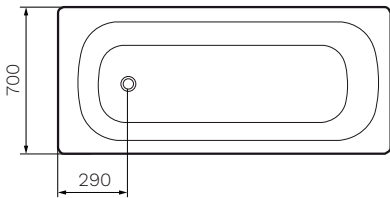

Envy 1700 Inset Bath

Product Code: PB17070E

The Envy Inset Bath is styled with clean and classic lines with generous proportions, making it ideal for long relaxing soaks.

Gloss
White

| | |
|----------------------------|--|
| Colour & Finish | — White Gloss |
| Material | — Double porcelain enamelled steel with Sound Deadening pads |
| Dimensions | — 1700 x 700 x 390mm |
| Overflow | — No |
| Capacity | — 177 Litres |
| Waste Outlet | — 40mm Pop-up Plug & Waste to be ordered separately (TA4000) |
| Legs | — Adjustable Leg Set included |
| Features | — Tiling Lip included |
| Warranty | — 15 Years (Conditions Apply) |

PARISI

Note: Dimensions are in millimetres and nominal. They can vary according to material and manufacturing tolerances. Exact dimensions should be determined by measuring actual product. PARISI reserves the right to vary specifications without notice.