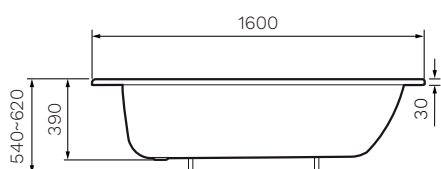

Envy 1600 Inset Bath

Product Code: PB16070E

The Envy Inset Bath is styled with clean and classic lines with generous proportions, making it ideal for long relaxing soaks.

Gloss
White

- Colour & Finish** — Gloss White
- Material** — Double porcelain enamelled steel with Sound Deadening pads
- W x D X H** — 1600 x 700 x 390mm
- Overflow** — No
- Capacity** — 163 Litres
- Waste Outlet** — 40mm Pop-up Plug & Waste to be ordered separately (TA4000)
- Legs** — Adjustable Leg Set included
- Features** — Tiling Lip included
- Warranty** — 15 Years (Conditions Apply)