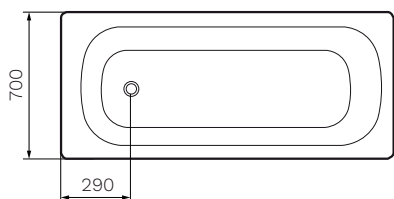

Envy 1600 Inset Bath

Product Code: PB16070E

The Envy Inset Bath is styled with clean and classic lines with generous proportions, making it ideal for long relaxing soaks.

Gloss
White

- Colour & Finish** — Gloss White
- Material** — Double porcelain enamelled steel with Sound Deadening pads
- W x D X H** — 1600 x 700 x 390mm
- Overflow** — No
- Capacity** — 163 Litres
- Waste Outlet** — 40mm Pop-up Plug & Waste to be ordered separately (TA4000)
- Legs** — Adjustable Leg Set included
- Features** — Tiling Lip included
- Warranty** — 15 Years (Conditions Apply)