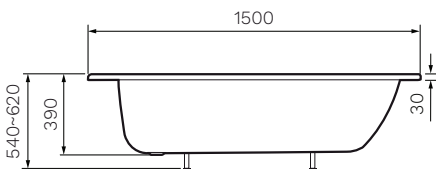

Envy 1500 Inset Bath

Product Code: PB15070E

The Envy Inset Bath is styled with clean and classic lines with generous proportions, making it ideal for long relaxing soaks.

Gloss
White

Colour & Finish	— White Gloss
Material	— Double porcelain enamelled steel with Sound Deadening pads
Dimensions	— 1500 x 700 x 390mm
Overflow	— No
Capacity	— 150 Litres
Waste Outlet	— 40mm Pop-up Plug & Waste to be ordered separately (TA4000)
Legs	— Adjustable Leg Set included
Features	— Tiling Lip included
Warranty	— 15 Years (Conditions Apply)

PARISI

Note: Dimensions are in millimetres and nominal. They can vary according to material and manufacturing tolerances. Exact dimensions should be determined by measuring actual product. PARISI reserves the right to vary specifications without notice.