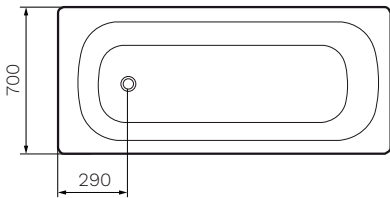

Envy 1500 Inset Bath

Product Code: PB15070E

The Envy Inset Bath is styled with clean and classic lines with generous proportions, making it ideal for long relaxing soaks.

Gloss
White

Colour & Finish	— White Gloss
Material	— Double porcelain enamelled steel with Sound Deadening pads
Dimensions	— 1500 x 700 x 390mm
Overflow	— No
Capacity	— 150 Litres
Waste Outlet	— 40mm Pop-up Plug & Waste to be ordered separately (TA4000)
Legs	— Adjustable Leg Set included
Features	— Tiling Lip included
Warranty	— 15 Years (Conditions Apply)

PARISI

Note: Dimensions are in millimetres and nominal. They can vary according to material and manufacturing tolerances. Exact dimensions should be determined by measuring actual product. PARISI reserves the right to vary specifications without notice.