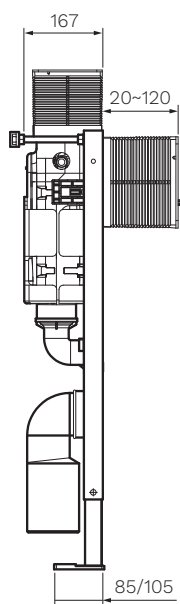

## Undercounter Concealed Cistern with Metal Frame (Twin Button)

**Product Code: PA141**

Suitable for use with any PARISI wall hung pan for undercounter use or where low level is required; eg. under a window. Top or Front actuation. For ABS push panels refer to PA140 (Mechanical)

- |                       |  |
|-----------------------|--|
| <b>Material</b>       | — High Density Polyethylene  |
| <b>Operation</b>      | — Pneumatic  |
| <b>W x D x H</b>      | — 500 x 167 x 820mm  |
| <b>Actuation</b>      | — Front Flush / Top Flush  |
| <b>Water Inlet</b>    | — Left side, G1/2" External  |
| <b>Pan Options</b>    | — Suitable with any PARISI Wall Hung Pan. Compatible with any branded pan supplied with 40mm Kee Seal, 50mm Kee Seal to be sourced independently |
| <b>Button Options</b> | — PA250 - PA257 Remote Button Sets   |
| <b>WELS</b>           | — 4 STAR 4.5/3L 3.3L Average Flush   |
| <b>Warranty</b>       | — 15 Years (Conditions Apply)  |