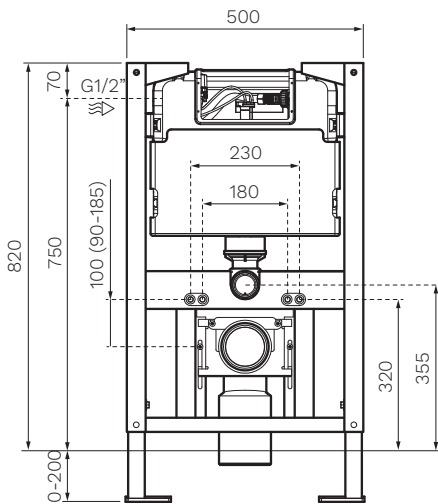

## Undercounter Concealed Cistern with Metal Frame (Twin Button)

**Product Code: PA141**

Suitable for use with any PARISI wall hung pan for undercounter use or where low level is required; eg. under a window. Top or Front actuation. For ABS push panels refer to PA140 (Mechanical)

- |                       |  |
|-----------------------|--|
| <b>Material</b>       | — High Density Polyethylene  |
| <b>Operation</b>      | — Pneumatic  |
| <b>W x D x H</b>      | — 500 x 167 x 820mm  |
| <b>Actuation</b>      | — Front Flush / Top Flush  |
| <b>Water Inlet</b>    | — Left side, G1/2" External  |
| <b>Pan Options</b>    | — Suitable with any PARISI Wall Hung Pan. Compatible with any branded pan supplied with 40mm Kee Seal, 50mm Kee Seal to be sourced independently |
| <b>Button Options</b> | — PA250 - PA257 Remote Button Sets   |
| <b>WELS</b>           | — 4 STAR 4.5/3L 3.3L Average Flush   |
| <b>Warranty</b>       | — 15 Years (Conditions Apply)  |