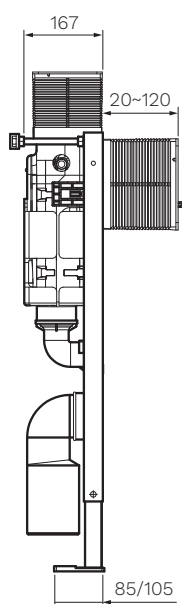

## Undercounter Concealed Cistern with Metal Frame

**Product Code: PA140**

Suitable for use with any PARISI wall hung pan for undercounter use or where low level is required; eg. under a window. Top or Front actuation. For Glass or Metal push panels refer to PA141 (Pneumatic)

<b>Material</b>	— High Density Polyethylene
<b>Operation</b>	— Mechanical
<b>W x D x H</b>	— 500 x 167 x 820mm
<b>Actuation</b>	— Front Flush / Top Flush
<b>Water Inlet</b>	— Left side, G1/2" External
<b>Pan Options</b>	— Suitable with any PARISI Wall Hung Pan. Compatible with any branded pan supplied with 40mm Kee Seal, 50mm Kee Seal to be sourced independently
<b>Button Options</b>	— PA221 - PA227 Tondo Push Panel, PA231 - PA237 Blade Push Panel
<b>WELS</b>	— 4 STAR 4.5/3L 3.3L Average Flush
<b>Warranty</b>	— 15 Years (Conditions Apply)