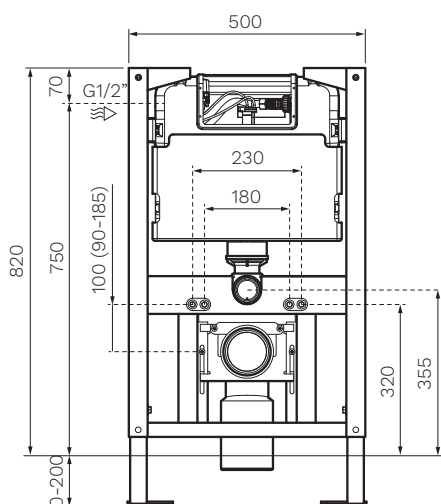

## Undercounter Concealed Cistern with Metal Frame

**Product Code: PA140**

Suitable for use with any PARISI wall hung pan for undercounter use or where low level is required; eg. under a window. Top or Front actuation. For Glass or Metal push panels refer to PA141 (Pneumatic)

<b>Material</b>	— High Density Polyethylene
<b>Operation</b>	— Mechanical
<b>W x D x H</b>	— 500 x 167 x 820mm
<b>Actuation</b>	— Front Flush / Top Flush
<b>Water Inlet</b>	— Left side, G1/2" External
<b>Pan Options</b>	— Suitable with any PARISI Wall Hung Pan. Compatible with any branded pan supplied with 40mm Kee Seal, 50mm Kee Seal to be sourced independently
<b>Button Options</b>	— PA221 - PA227 Tondo Push Panel, PA231 - PA237 Blade Push Panel
<b>WELS</b>	— 4 STAR 4.5/3L 3.3L Average Flush
<b>Warranty</b>	— 15 Years (Conditions Apply)