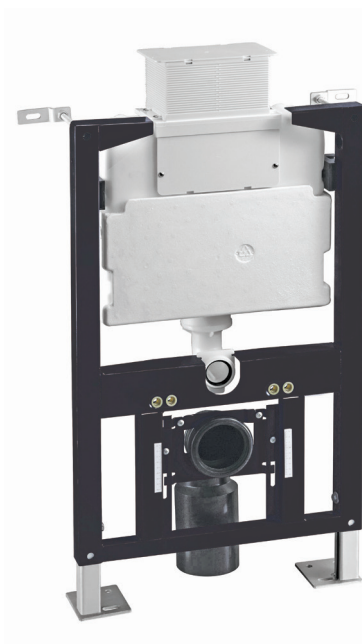

## Undercounter Concealed Cistern with Metal Frame

**Product Code: PA140**

Suitable for use with any PARISI wall hung pan for undercounter use or where low level is required; eg. under a window. Top or Front actuation. For Glass or Metal push panels refer to PA141 (Pneumatic)

<b>Material</b>	— High Density Polyethylene
<b>Operation</b>	— Mechanical
<b>W x D x H</b>	— 500 x 167 x 820mm
<b>Actuation</b>	— Front Flush / Top Flush
<b>Water Inlet</b>	— Left side, G1/2" External
<b>Pan Options</b>	— Suitable with any PARISI Wall Hung Pan. Compatible with any branded pan supplied with 40mm Kee Seal, 50mm Kee Seal to be sourced independently
<b>Button Options</b>	— PA221 - PA227 Tondo Push Panel, PA231 - PA237 Blade Push Panel
<b>WELS</b>	— 4 STAR 4.5/3L 3.3L Average Flush
<b>Warranty</b>	— 15 Years (Conditions Apply)