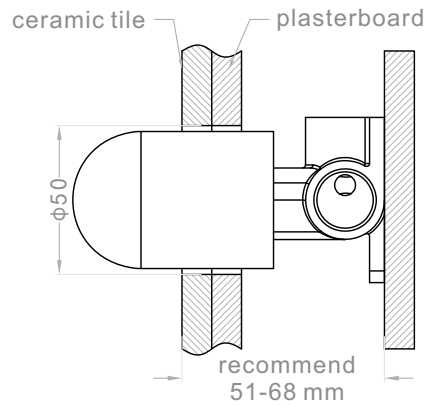

PACKING INCLUDES

- 1x body set
- 1x handle
- 1x plate
- 1x accessories pouch

Installation Instruction

1. Fix body on noggin and ensure installation depth is 51-68mm from noggin to ceramic tile.
2. Connect cold water hose and hot water hose and test for leakage.
3. Install plasterboard and ceramic tile after drilling a $\phi 50$ hole according to above picture.

4. Remove the plastic sleeve of body.

5. Install plate and handle.