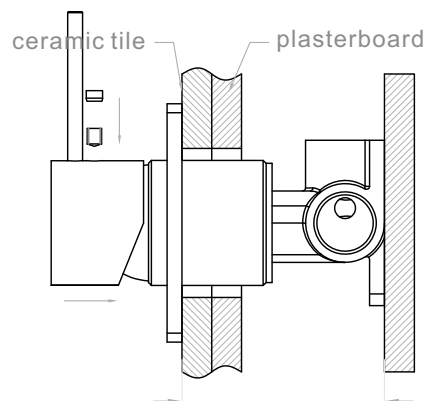

PACKING INCLUDES

- 1x body set
- 1x handle
- 1x plate
- 1x accessories pouch

Installation Instruction

1. Fix body on noggin and ensure installation depth is 51-68mm from noggin to ceramic tile.
2. Connect cold water hose and hot water hose and test for leakage.
3. Install plasterboard and ceramic tile after drilling a $\phi 50$ hole according to above picture.

4. Remove the plastic sleeve of body.

5. Install plate and handle.