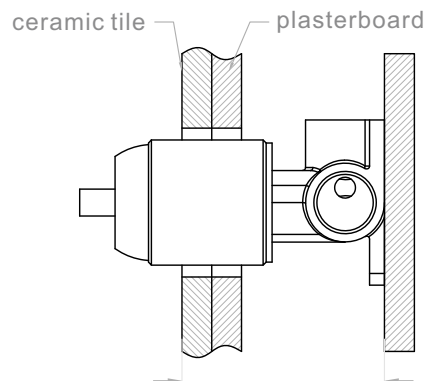

PACKING INCLUDES

- 1x body set
- 1x handle
- 1x plate
- 1x accessories pouch

Installation Instruction

1. Fix body on noggin and ensure installation depth is 51-68mm from noggin to ceramic tile.
2. Connect cold water hose and hot water hose and test for leakage.
3. Install plasterboard and ceramic tile after drilling a $\phi 50$ hole according to above picture.

4. Remove the plastic sleeve of body.

5. Install plate and handle.