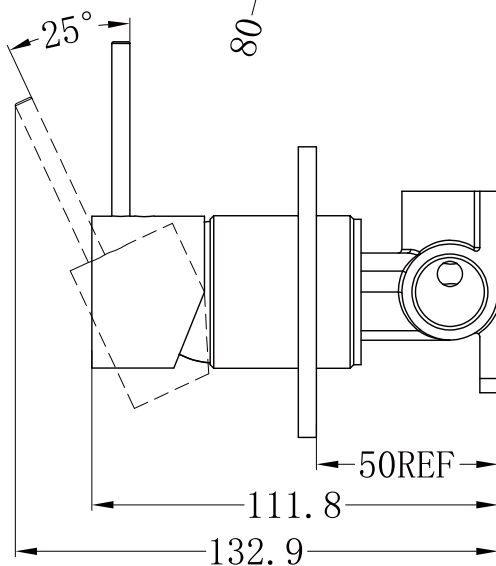

Mecca Shower Mixer

Dimensions are nominal measurements only.

Versions: 2021.11

SPECIFICATION

PRODUCT CODE	YSW2219-09B
WELS RATING	N/A
WATERMARK LICENSE	WM-060073
TEMPERATURE RATING	MIN 1°C-MAX 75°C
PRESSURE RATING	MIN 150KPa-MAX 500KPa

PACKING INCLUDES

- 1x body set
- 1x handle
- 1x plate
- 1x accessories pouch

Installation Instruction

1. Fix body on noggin and ensure installation depth is 51-68mm from noggin to ceramic tile.
2. Connect cold water hose and hot water hose and test for leakage.
3. Install plasterboard and ceramic tile after drilling a $\phi 50$ hole according to above picture.

4. Remove the plastic sleeve of body.

5. Install plate and handle.