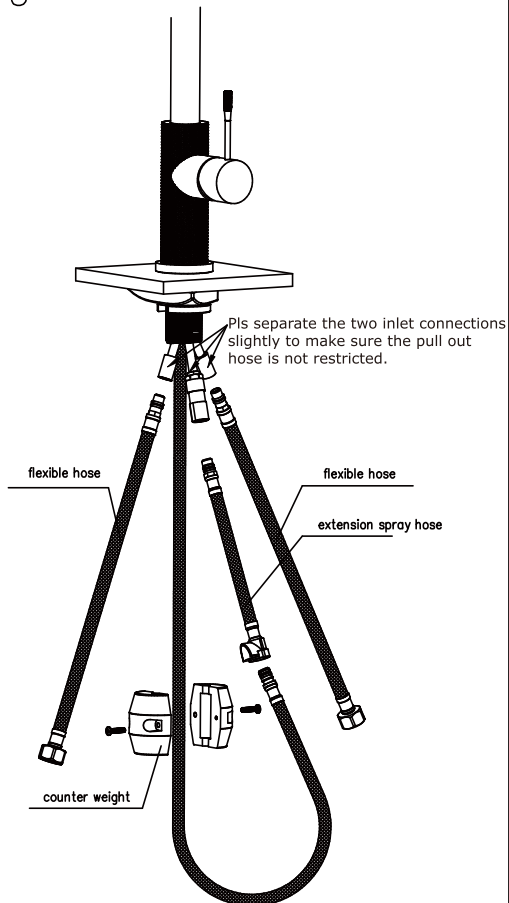

Slide the rubber washer, triangle plate and steel washer and lock nut over spray hose, screw onto thread pipe. Tighten the lock nut firmly and then tighten the 2 bolts on the lock nut firmly as well.

3