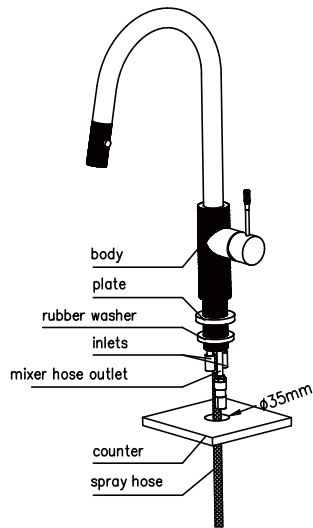

### PACKING INCLUDES

- 1x pull out sink mixer
- 2x flexible hose
- 1x base ring
- 1x installation kit

1

Use a 35mm hole saw cut a hole through the counter.  
Remove the lock nut, triangle plate, steel washer. Feed spray hose through the hole and position the mixer over the hole.

2

Slide the rubber washer, triangle plate and steel washer and lock nut over spray hose, screw onto thread pipe. Tighten the lock nut firmly and then tighten the 2 bolts on the lock nut firmly as well.