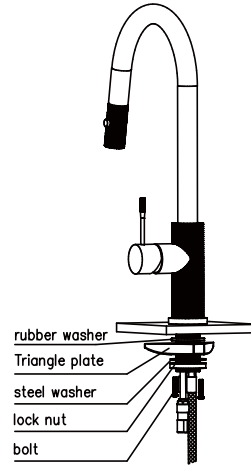

### PACKING INCLUDES

- 1x pull out sink mixer
- 2x flexible hose
- 1x base ring
- 1x installation kit

1

Use a 35mm hole saw cut a hole through the counter.  
Remove the lock nut, triangle plate, steel washer. Feed spray hose through the hole and position the mixer over the hole.

2

Slide the rubber washer, triangle plate and steel washer and lock nut over spray hose, screw onto thread pipe. Tighten the lock nut firmly and then tighten the 2 bolts on the lock nut firmly as well.