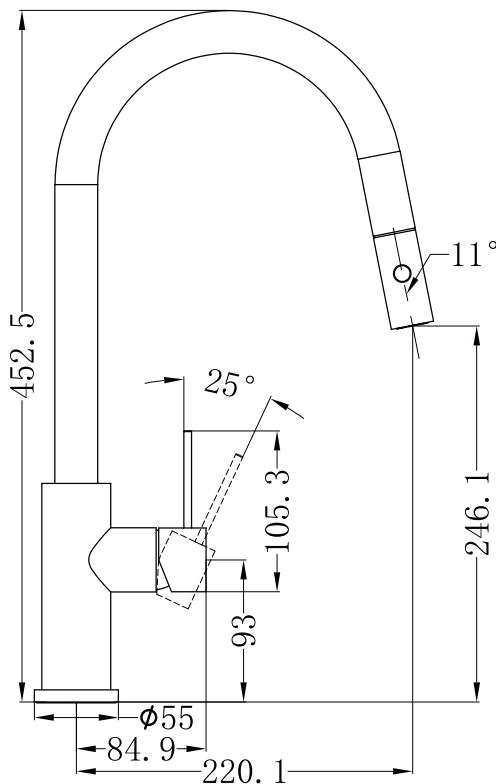

## Mecca Pull Out Sink Mixer

Dimensions are nominal measurements only.

### SPECIFICATION

PRODUCT CODE	YSW2219-08
WELS RATING	5 STAR 5L/MIN
WATERMARK LICENSE	WM-060073
TEMPERATURE RATING	MIN 1°C-MAX 75°C
PRESSURE RATING	MIN 150KPa-MAX 500KPa

### PACKING INCLUDES

- 1x pull out sink mixer
- 2x flexible hose
- 1x base ring
- 1x installation kit

1

Use a 35mm hole saw cut a hole through the counter.  
Remove the lock nut, triangle plate, steel washer. Feed spray hose through the hole and position the mixer over the hole.

2

Slide the rubber washer, triangle plate and steel washer and lock nut over spray hose, screw onto thread pipe. Tighten the lock nut firmly and then tighten the 2 bolts on the lock nut firmly as well.