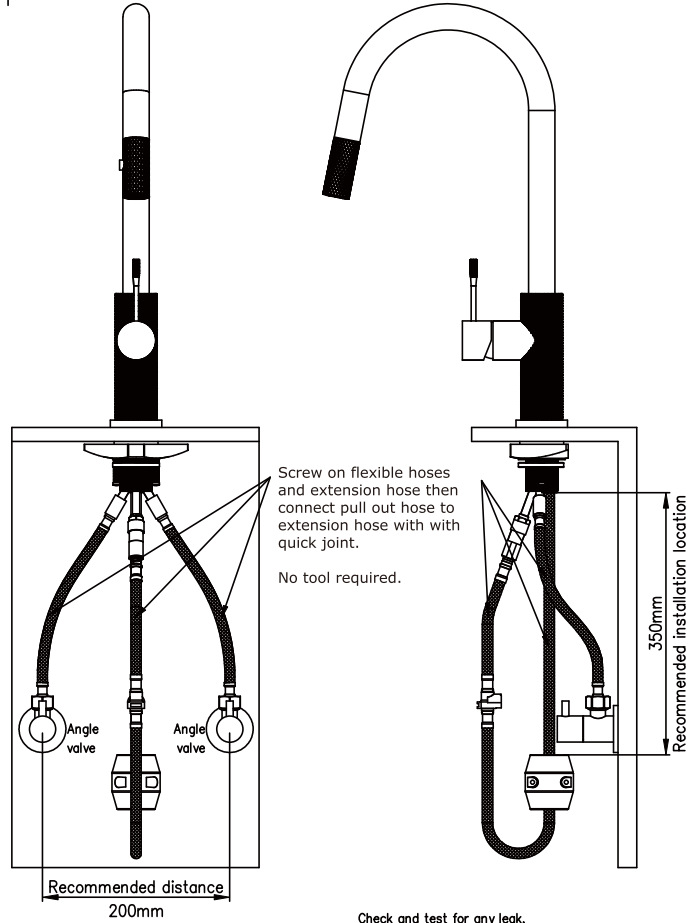

### PACKING INCLUDES

- 1x pull out sink mixer
- 2x flexible hose
- 1x base ring
- 1x installation kit

1

Use a 35mm hole saw cut a hole through the counter.  
Remove the lock nut, triangle plate, steel washer. Feed spray hose through the hole and position the mixer over the hole.

2

Slide the rubber washer, triangle plate and steel washer and lock nut over spray hose, screw onto thread pipe. Tighten the lock nut firmly and then tighten the 2 bolts on the lock nut firmly as well.

3

4

Check and test for any leak.