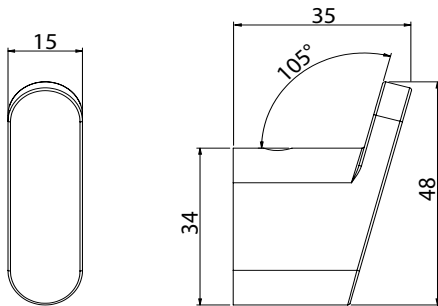

Linfa Robe Hook

Product Code: NE031

The Linfa accessory collection combines a minimalist and elegant design which complements the matching Linfa tapware and sanitaryware.

Specifications

Material	—	Brass
Colour / Finish	—	Polished Chrome
Width	—	15mm
Projection	—	35mm
Height	—	48mm
Fixing	—	Single fixing
Warranty	—	15 years parts only