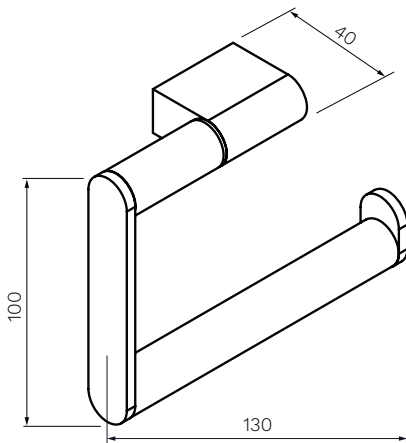

L'Hotel Toilet Roll Holder

Product Code: NE026

Made from solid brass the contemporary curves and clean lines of the L'Hotel collection provide both a durable and a practical solution for your bathroom.

Polished
Chrome

Colour & Finish	— Chrome Polished
Material	— Brass
Dimensions	— 130 x 40 x 100mm
Fixings	— Dual Fixings
Warranty	— 15 Years (Conditions Apply)

PARISI

Note: Dimensions are in millimetres and nominal. They can vary according to material and manufacturing tolerances. Exact dimensions should be determined by measuring actual product. PARISI reserves the right to vary specifications without notice.