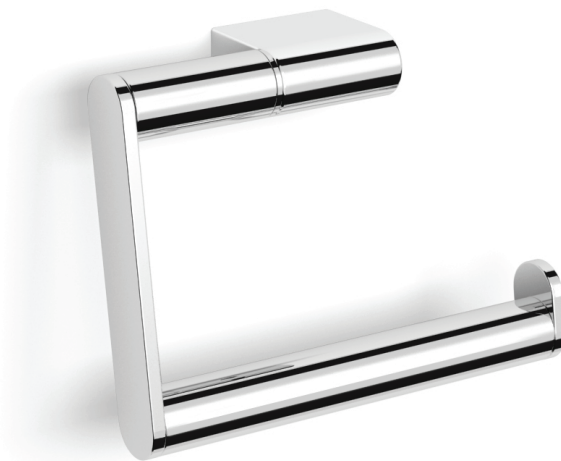

L'Hotel Toilet Roll Holder

Product Code: NE026

Made from solid brass the contemporary curves and clean lines of the L'Hotel collection provide both a durable and a practical solution for your bathroom.

Polished
Chrome

Colour & Finish	— Chrome Polished
Material	— Brass
Dimensions	— 130 x 40 x 100mm
Fixings	— Dual Fixings
Warranty	— 15 Years (Conditions Apply)

PARISI

Note: Dimensions are in millimetres and nominal. They can vary according to material and manufacturing tolerances. Exact dimensions should be determined by measuring actual product. PARISI reserves the right to vary specifications without notice.