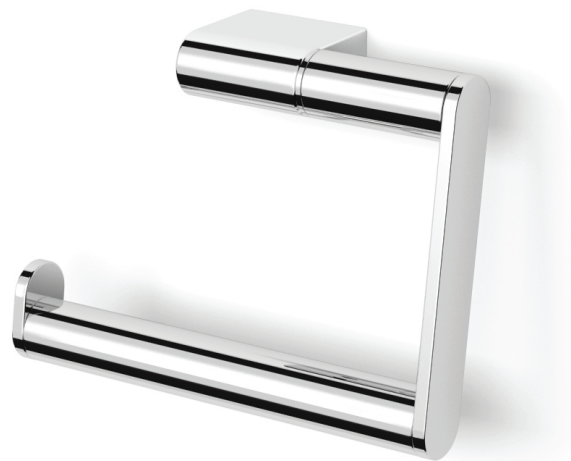

L'Hotel Toilet Roll Holder (Left)

Product Code: NE026.L

Made from solid brass the contemporary curves and clean lines of the L'Hotel collection provide both a durable and a practical solution for your bathroom.

Polished
Chrome

Colour & Finish	— Chrome Polished
Material	— Brass
Dimensions	— 130 x 40 x 100mm
Fixings	— Dual Fixings
Warranty	— 15 Years (Conditions Apply)

PARISI

Note: Dimensions are in millimetres and nominal. They can vary according to material and manufacturing tolerances. Exact dimensions should be determined by measuring actual product. PARISI reserves the right to vary specifications without notice.