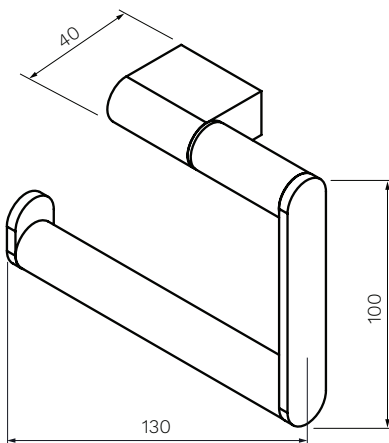

L'Hotel Toilet Roll Holder (Left)

Product Code: NE026.L

Made from solid brass the contemporary curves and clean lines of the L'Hotel collection provide both a durable and a practical solution for your bathroom.

Polished
Chrome

Colour & Finish	— Chrome Polished
Material	— Brass
Dimensions	— 130 x 40 x 100mm
Fixings	— Dual Fixings
Warranty	— 15 Years (Conditions Apply)

PARISI

Note: Dimensions are in millimetres and nominal. They can vary according to material and manufacturing tolerances. Exact dimensions should be determined by measuring actual product. PARISI reserves the right to vary specifications without notice.