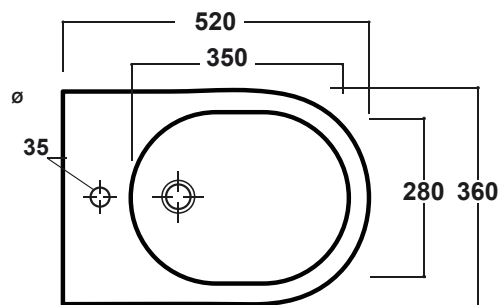

STUDIO
BAGNO

Milady Bidette

STYLE

Bidette

CODE

MIL005

WEIGHT

21 kg

COLOURS

White

Made to order: matte black,
gloss black, matte white.

****These are suggested heights, but should be checked / confirmed with your plumber as it may depend on the tapware, waste, and trap being used in conjunction with the bidette.**