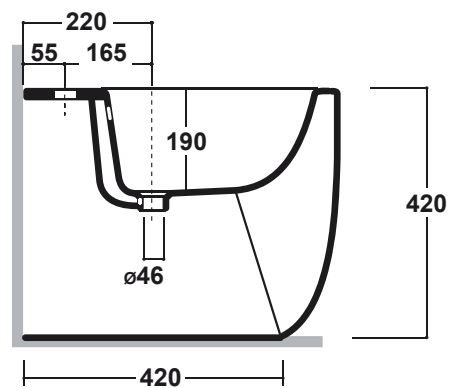

STUDIO
BAGNO

Milady Bidette

STYLE

Bidette

CODE

MIL005

WEIGHT

21 kg

COLOURS

White

Made to order: matte black,
gloss black, matte white.

****These are suggested heights, but should be checked / confirmed with your plumber as it may depend on the tapware, waste, and trap being used in conjunction with the bidette.**