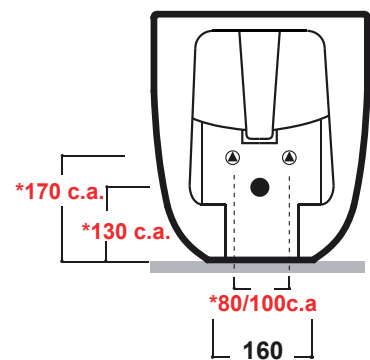

STUDIO
BAGNO

Milady Bidette

STYLE

Bidette

CODE

MIL005

WEIGHT

21 kg

COLOURS

White

Made to order: matte black,
gloss black, matte white.

****These are suggested heights, but should be checked / confirmed with your plumber as it may depend on the tapware, waste, and trap being used in conjunction with the bidette.**