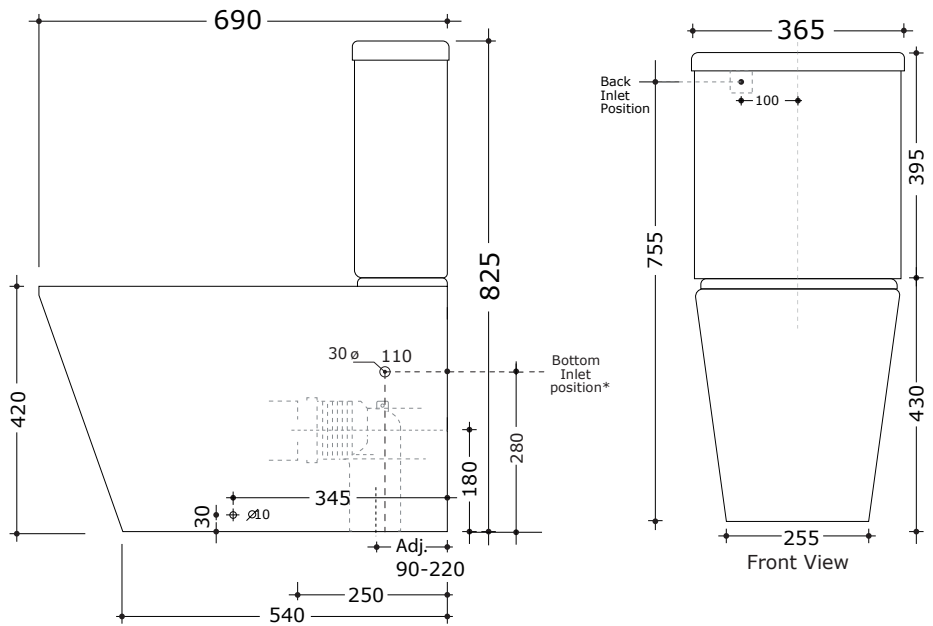

## MANHATTAN RIMLESS SUITE

STYLE

Rimless Back to Wall Toilet Suite

CODE

MAN001  
MAN001/BI (Bottom Inlet)

WEIGHT

(Pan) 47.5 kg, (Seat) 3 kg  
(Cistern) 12 kg

COLOURS

White

INCLUSIONS

Connector, soft close seat and fixings included.

S-trap connector supplied as standard

Notes

Set out 90-220 mm (S-Trap)  
Suitable for S-Trap or P-Trap Installation

Cleanmax nanotech anti-bacterial surface technology.

Note: All dimensions are in millimetres and are subject to normal manufacturing variances. Studio Bagno Pty Ltd reserves the right to vary specifications at any time without notice. Date created: 01.07.2021