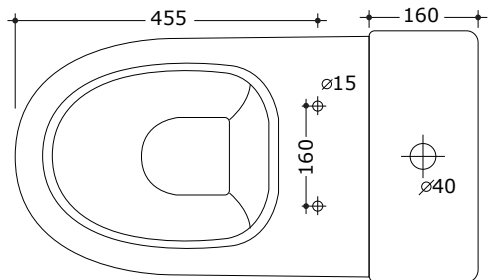

## MANHATTAN RIMLESS SUITE

STYLE

Rimless Back to Wall Toilet Suite

CODE

MAN001  
MAN001/BI (Bottom Inlet)

WEIGHT

(Pan) 47.5 kg, (Seat) 3 kg  
(Cistern) 12 kg

COLOURS

White

INCLUSIONS

Connector, soft close seat and fixings included.

S-trap connector supplied as standard

Notes

Set out 90-220 mm (S-Trap)  
Suitable for S-Trap or P-Trap Installation

Cleanmax nanotech anti-bacterial surface technology.

Note: All dimensions are in millimetres and are subject to normal manufacturing variances. Studio Bagno Pty Ltd reserves the right to vary specifications at any time without notice. Date created: 01.07.2021