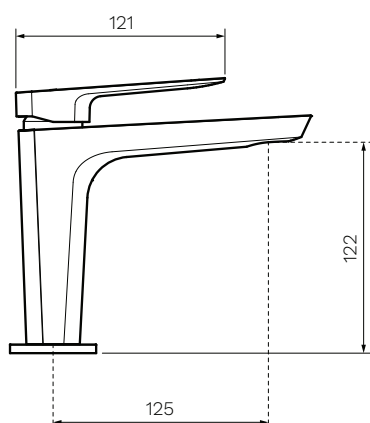

Loom Basin Mixer

Product Code: LO.01-1H.XX

(see colour codes below)

Rounded and sensual, the Loom mixer range is curved to perfection. This elegant range presents a sleek arched style with tactile engagement, both functional and beautiful. Designed to complement the modern bathroom.

Polished
Chrome

Matt
Black

Brushed
Nickel

Brushed
Brass

Fucile

Colour & Finish — Polished Chrome, Matt Black (02), Brushed Nickel (41),
Brushed Brass (46), Fucile (50)

Material — Brass

W x D x H — 50 x 175 x 160mm

Operation — Tilt and Turn

Outlet Type — 125mm Reach. Concealed aerator

Application — Basin

WELS — 6 STAR 3.5L/min Flow

Warranty — 15 Years (Conditions Apply)

PARISI

Note: Dimensions are in millimetres and nominal. They can vary according to material and manufacturing tolerances. Exact dimensions should be determined by measuring actual product. PARISI reserves the right to vary specifications without notice.