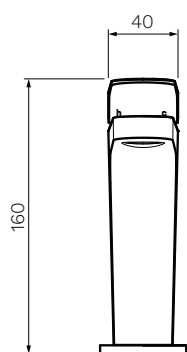

Polished
Chrome

Matt
Black

Brushed
Nickel

Brushed
Brass

Fucile

Colour & Finish — Polished Chrome, Matt Black (02), Brushed Nickel (41),
Brushed Brass (46), Fucile (50)

Material — Brass

W x D x H — 50 x 175 x 160mm

Operation — Tilt and Turn

Outlet Type — 125mm Reach. Concealed aerator

Application — Basin

WELS — 6 STAR 3.5L/min Flow

Warranty — 15 Years (Conditions Apply)

PARISI

Note: Dimensions are in millimetres and nominal. They can vary according to material and manufacturing tolerances. Exact dimensions should be determined by measuring actual product. PARISI reserves the right to vary specifications without notice.