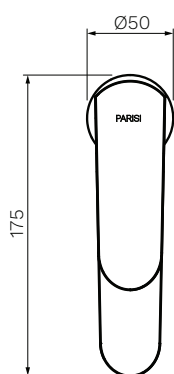

Loom Basin Mixer

Product Code: LO.01-1H.XX

(see colour codes below)

Rounded and sensual, the Loom mixer range is curved to perfection. This elegant range presents a sleek arched style with tactile engagement, both functional and beautiful. Designed to complement the modern bathroom.

Polished
Chrome

Matt
Black

Brushed
Nickel

Brushed
Brass

Fucile

Colour & Finish — Polished Chrome, Matt Black (02), Brushed Nickel (41),
Brushed Brass (46), Fucile (50)

Material — Brass

W x D x H — 50 x 175 x 160mm

Operation — Tilt and Turn

Outlet Type — 125mm Reach. Concealed aerator

Application — Basin

WELS — 6 STAR 3.5L/min Flow

Warranty — 15 Years (Conditions Apply)

PARISI

Note: Dimensions are in millimetres and nominal. They can vary according to material and manufacturing tolerances. Exact dimensions should be determined by measuring actual product. PARISI reserves the right to vary specifications without notice.