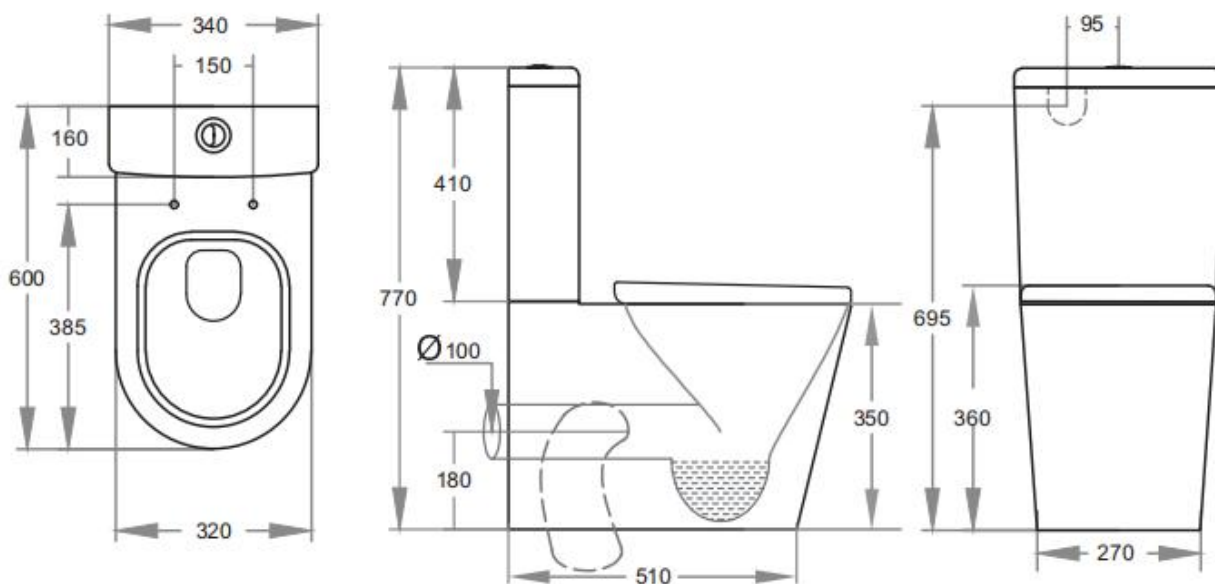

Avis Rimless Junior Suite

KDK600J

Code KDK600J-Suite
KDK600JC-Cistern
KDK600JP- Pan

Features Back/Left and Right Bottom Inlet
Rimless Clean Flush Pan
4.5/3 Liters Dual Flush
Size: 600*340*770mm
Trap-60: 60-100mm (Supplied)
Single Flap seat (Supplied)

Optional Trap-100: 100-160mm
JT43: 150-190mm
P-Trap: 180mm

Warranty 10 years replacement on ceramic
1 year replacement parts which include toilet seat covers, flush pipes and buttons
3 years replacement on inlet or outlet valves.
Terms and conditions applied

AS 1172.11172.2
License: MK022127

Dimensions are approximate. Information provided in this specification is representative of the actual products available at the time of printing.