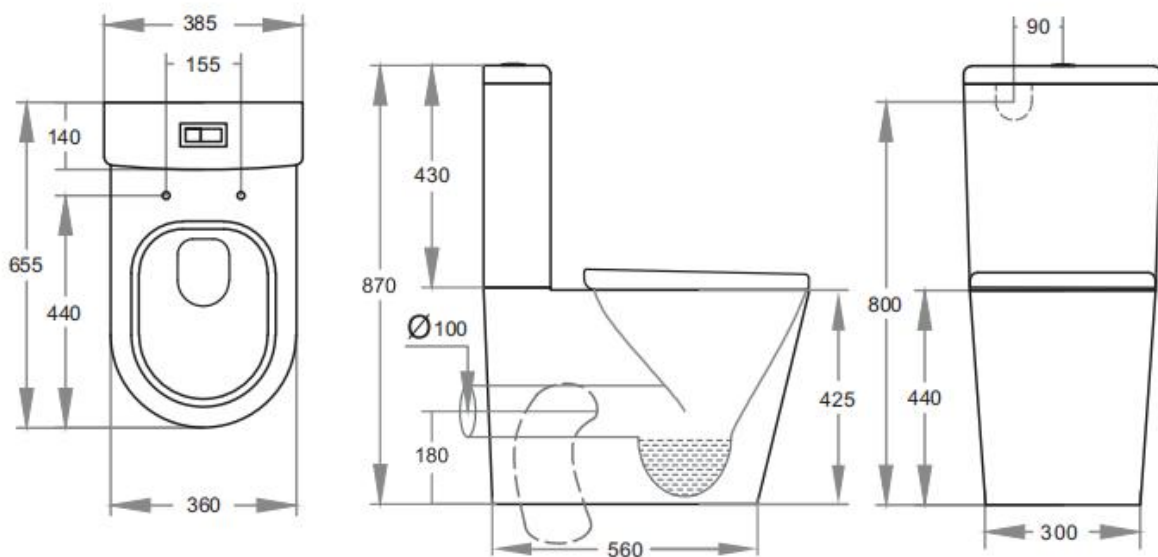

Avis Rimless Toilet Suite

KDK022R

Code KDK022R-Suite
KDK022RC-Cistern
KDK022RP- Pan

Features Back/Left and Right Bottom Inlet
Rimless Clean Flush Pan
4.5/3 Liters Dual Flush
Size: 655*385*870mm
Trap-100: 100-165mm (Supplied)
UF slim seat SC163 (Supplied)

Optional Trap-60: 60-110mm
JT43: 150-205mm
P-Trap: 180mm
Geberit Cistern:KDK022RC-GUF
UF thick seat SC804/UF slim seat SC805

Warranty 10 years replacement on ceramic
1 year replacement parts which include toilet seat covers, flush pipes and buttons
3 years replacement on inlet or outlet valves.
Terms and conditions applied

AS 1172.11172.2
License: MK022127

Dimensions are approximate. Information provided in this specification is representative of the actual products available at the time of printing.