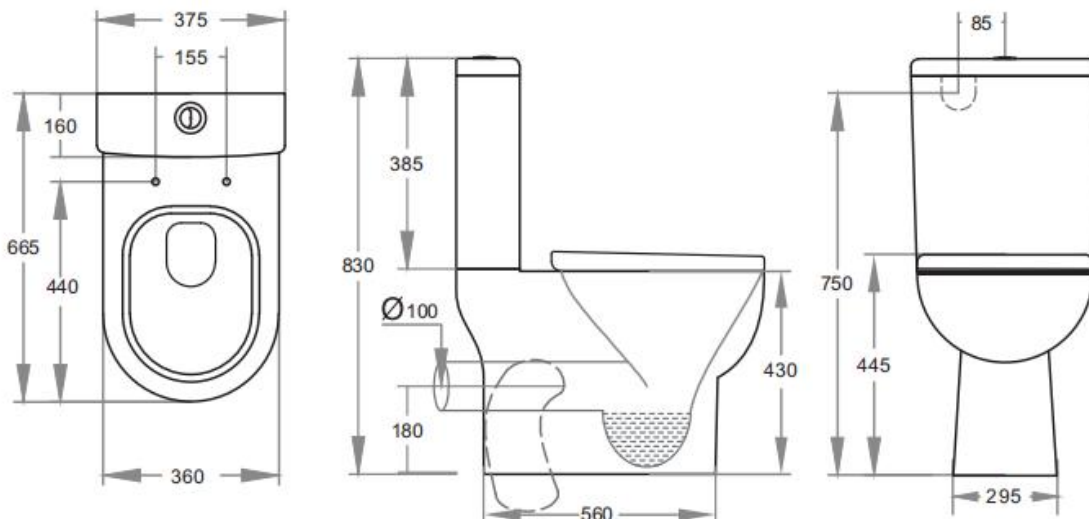

Bella Skew Toilet Suite KDK018

Code KDK018-Suite
KDK018C-Cistern
KDK018P- Pan

Features Back/Left and Right Bottom Inlet
Box Rim Dyanmic Flush Pan
4.5/3 Liters Dual Flush
Size: 665*375*830mm
UF thick seat SC804 (Supplied)

Optional Trap-60: 60-150mm
Trap-100: 100-230mm
JT43: 150-270mm
P-Trap: 180mm
Geberit Cistern:KDK018C

Warranty 10 years replacement on ceramic
1 year replacement parts which include toilet seat covers, flush pipes and buttons
3 years replacement on inlet or outlet valves.
Terms and conditions applied

AS 1172.11172.2
License: MK022127

Dimensions are approximate. Information provided in this specification is representative of the actual products available at the time of printing.