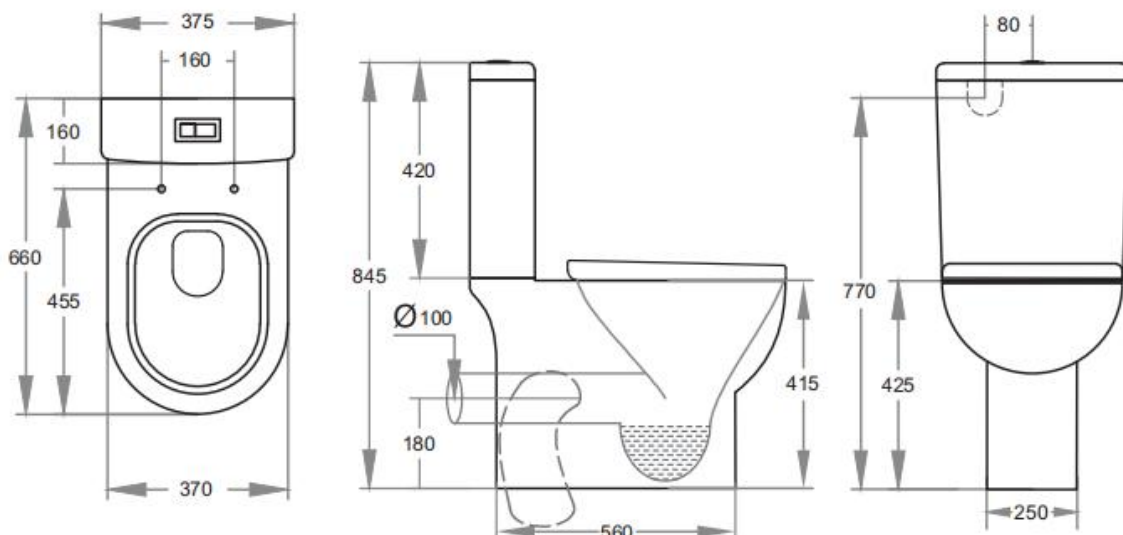

Teo Toilet Suite

KDK016

Code

KDK016-Suite
KDK016C-Cistern
KDK016P- Pan

Features

Back/Left and Right Bottom Inlet
Box Rim Dynamic Flush Pan
4.5/3 Liters Dual Flush
Size: 660*375*845mm
Trap-60: 60-155mm (Supplied)
PP thick seat SC010 (Supplied)

Optional

Trap-100: 100-205mm
JT43: 150-240mm
P-Trap: 180mm
Geberit Cistern:KDK016C-GUF

Warranty

10 years replacement on ceramic
1 year replacement parts which
include toilet seat covers, flush pipes
and buttons

3 years replacement on inlet or outlet
valves.

Terms and conditions applied

AS 1172.11172.2
License: MK022127

Dimensions are approximate. Information provided in this specification is representative of the actual products available at the time of printing.