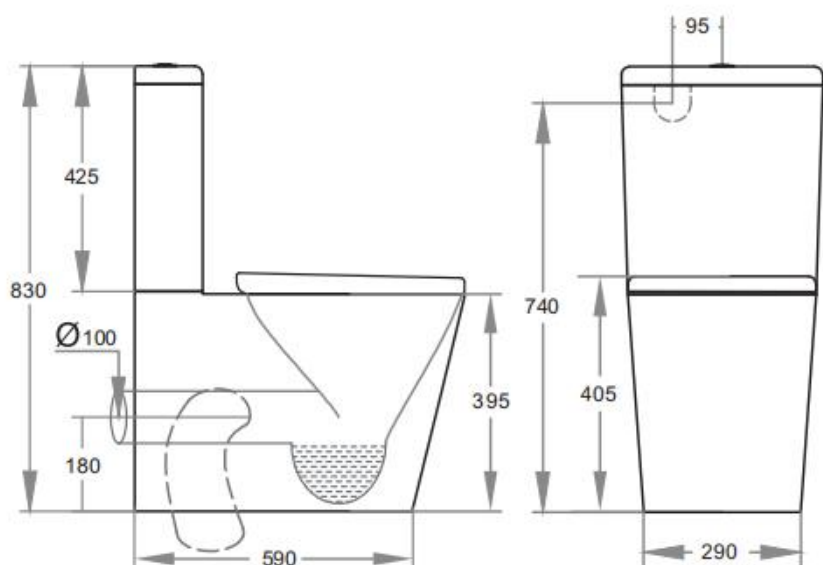

Kasy Toilet Suite

KDK008

Code KDK008-Suite
KDK008C-Cistern
KDK008P- Pan

Features Back/Left and Right Bottom Inlet
Box Rim Dynamic Flush Pan
4.5/3 Liters Dual Flush
Size: 695*390*830mm
Trap-60: 60-160mm (Supplied)
UF thick seat SC803 (Supplied)

Optional Trap-100: 100-215mm
JT43: 150-250mm
P-Trap: 180mm
Geberit Cistern:KDK008C

Warranty 10 years replacement on ceramic
1 year replacement parts which
include toilet seat covers, flush pipes
and buttons
3 years replacement on inlet or outlet
valves.
Terms and conditions applied

AS 1172.11172.2
License: MK022127

Dimensions are approximate. Information provided in this specification is representative of the actual products available at the time of printing.