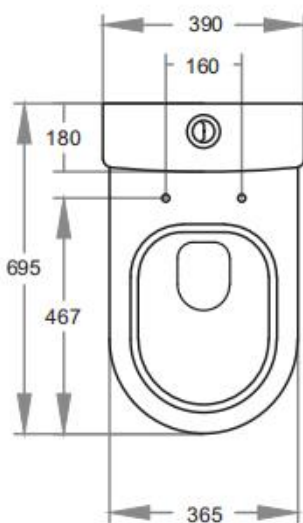

Kasy Toilet Suite

KDK008

Code KDK008-Suite
KDK008C-Cistern
KDK008P- Pan

Features Back/Left and Right Bottom Inlet
Box Rim Dynamic Flush Pan
4.5/3 Liters Dual Flush
Size: 695*390*830mm
Trap-60: 60-160mm (Supplied)
UF thick seat SC803 (Supplied)

Optional Trap-100: 100-215mm
JT43: 150-250mm
P-Trap: 180mm
Geberit Cistern:KDK008C

Warranty 10 years replacement on ceramic
1 year replacement parts which
include toilet seat covers, flush pipes
and buttons
3 years replacement on inlet or outlet
valves.
Terms and conditions applied

AS 1172.11172.2
License: MK022127

Dimensions are approximate. Information provided in this specification is representative of the actual products available at the time of printing.