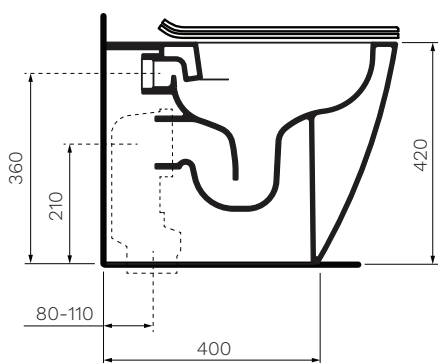

Link Wall Faced Pan (goclean®)

Product Code: FLLK117G.XX

(see colour codes below)

The timeless and elegant styling of the Link wall faced pan is enhanced by its goclean® feature. The goclean® bowl is fully open, with no flushing rim and surfaces that are all softly rounded. These all combine to enable easy and thorough cleaning and the highest possible standard of hygiene.

- 360 x 560 x 420mm

Rim Type

- goclean®

Seat Type

- Soft Close, Slim Heavy Grade, Stainless steel hinges, Easy Lift-off (FLQKCW09)

P Trap

- 210mm height FFL

S Trap

- 80 - 110mm using PN0031 Connector (included)
- 90 - 130mm using GS0045 Connector (to be ordered separately)

Water Inlet

- Back Inlet 360mm height FFL

Cistern Options

- Compatible with concealed cisterns (PA110, PA111, PA130, PA135, PA136)