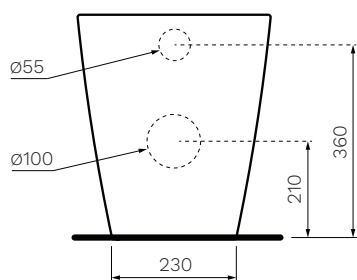

Link Wall Faced Pan (goclean®)

Product Code: FLLK117G.XX

(see colour codes below)

The timeless and elegant styling of the Link wall faced pan is enhanced by its goclean® feature. The goclean® bowl is fully open, with no flushing rim and surfaces that are all softly rounded. These all combine to enable easy and thorough cleaning and the highest possible standard of hygiene.

SIDE VIEW

TOP VIEW

FRONT VIEW

Colour & Finish

- Gloss White, Milky White (01), Gloss Black (02), Lava Grey (05), Fango (07), Argilla (09), Carbone (22)

Material

- Vitreous China

W x D x H

- 360 x 560 x 420mm

Rim Type

- goclean®

Seat Type

- Soft Close, Slim Heavy Grade, Stainless steel hinges, Easy Lift-off (FLQKCW09)

P Trap

- 210mm height FFL

S Trap