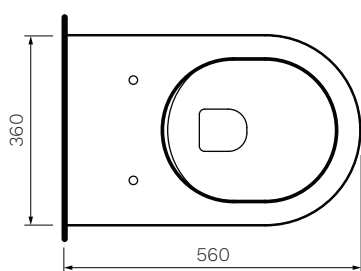

Link Wall Faced Pan (goclean®)

Product Code: FLLK117G.XX

(see colour codes below)

The timeless and elegant styling of the Link wall faced pan is enhanced by its goclean® feature. The goclean® bowl is fully open, with no flushing rim and surfaces that are all softly rounded. These all combine to enable easy and thorough cleaning and the highest possible standard of hygiene.

TOP VIEW

Colour & Finish

- Gloss White, Milky White (01), Gloss Black (02), Lava Grey (05), Fango (07), Argilla (09), Carbone (22)

Material

- Vitreous China

W x D x H

- 360 x 560 x 420mm

Rim Type

- goclean®

Seat Type

- Soft Close, Slim Heavy Grade, Stainless steel hinges, Easy Lift-off (FLQKCW09)

P Trap

- 210mm height FFL

S Trap

- 80 - 110mm using PN0031 Connector (included)
- 90 - 130mm using GS0045 Connector (to be ordered separately)

Water Inlet

- Back Inlet 360mm height FFL

Cistern Options

- Compatible with concealed cisterns (PA110, PA111, PA130, PA135, PA136)

Button Options

- Compatible with push button panels and remote button sets (PA221 - PA265)

WELS

- 4 STAR 4.5/3L 3.3L Average Flush

Warranty

- 10 Years (Conditions Apply)

→ **FLAMINIA.**

goclean®