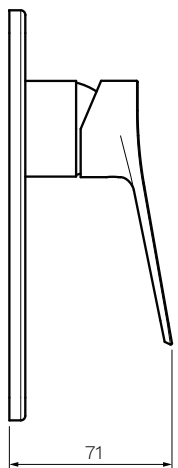

## Float Wall Mixer

**Product Code: FL.05F.XX**

(see colour codes below)

A synergy of curves and straight lines, the Float range has a balanced symmetry of design. This stylish avant-garde range, is both inventive and practical in function and form. The angled ergonomic handle is easy to use. This forward looking mixer is an asset to modern bathroom design.

Polished  
Chrome

Matt  
Black

Brushed  
Nickel

Brushed  
Brass

Fucile

**Colour & Finish** — Polished Chrome, Matt Black (02), Brushed Nickel (41),  
Brushed Brass (46), Fucile (50)

**Material** — Brass

**W x D x H** — 80 x 71 x 180mm

**Operation** — Tilt and Turn

**Recessed Body** — X2.05W

**Warranty** — 15 Years (Conditions Apply)

PARISI