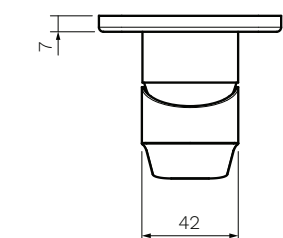

## Float Wall Mixer

**Product Code: FL.05F.XX**

(see colour codes below)

A synergy of curves and straight lines, the Float range has a balanced symmetry of design. This stylish avant-garde range, is both inventive and practical in function and form. The angled ergonomic handle is easy to use. This forward looking mixer is an asset to modern bathroom design.

Polished  
Chrome

Matt  
Black

Brushed  
Nickel

Brushed  
Brass

Fucile

**Colour & Finish** — Polished Chrome, Matt Black (02), Brushed Nickel (41),  
Brushed Brass (46), Fucile (50)

**Material** — Brass

**W x D x H** — 80 x 71 x 180mm

**Operation** — Tilt and Turn

**Recessed Body** — X2.05W

**Warranty** — 15 Years (Conditions Apply)

PARISI