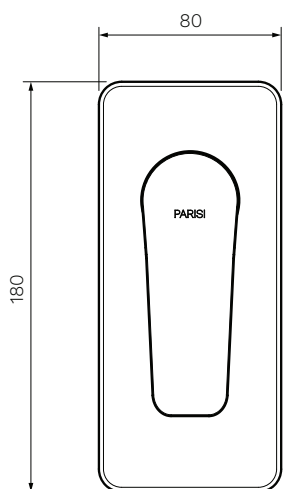

## Float Wall Mixer

**Product Code: FL.05F.XX**

(see colour codes below)

A synergy of curves and straight lines, the Float range has a balanced symmetry of design. This stylish avant-garde range, is both inventive and practical in function and form. The angled ergonomic handle is easy to use. This forward looking mixer is an asset to modern bathroom design.

Polished  
Chrome

Matt  
Black

Brushed  
Nickel

Brushed  
Brass

Fucile

**Colour & Finish** — Polished Chrome, Matt Black (02), Brushed Nickel (41),  
Brushed Brass (46), Fucile (50)

**Material** — Brass

**W x D x H** — 80 x 71 x 180mm