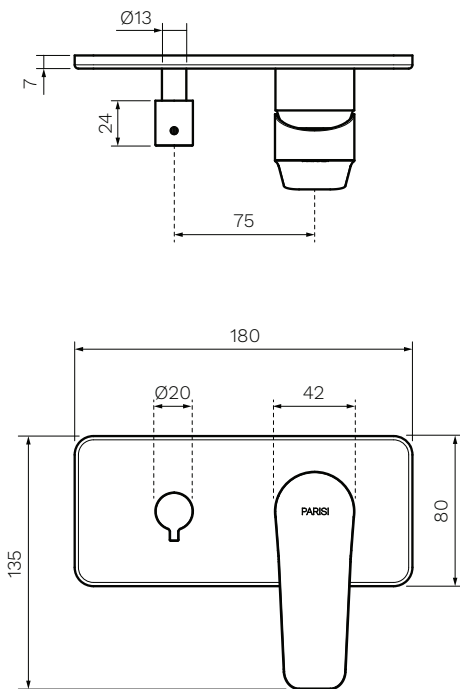

Float Wall Mixer with 2 Way Diverter

Product Code: FL.04F.XX

(see colour codes below)

A synergy of curves and straight lines, the Float range has a balanced symmetry of design. This stylish avant-garde range, is both inventive and practical in function and form. The angled ergonomic handle is easy to use. This forward looking mixer is an asset to modern bathroom design.

Colour & Finish — Polished Chrome, Matt Black (02), Brushed Nickel (41), Brushed Brass (46), Fucile (50)

Material — Brass

W x D x H — 180 x 71 x 135mm

Operation — Tilt and Turn

Diverter — 2 Way

Recessed Body — X2.04W-D2