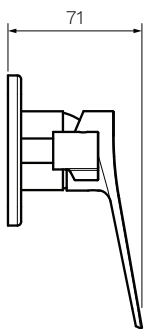

Float Wall Mixer with 2 Way Diverter

Product Code: FL.04F.XX

(see colour codes below)

A synergy of curves and straight lines, the Float range has a balanced symmetry of design. This stylish avant-garde range, is both inventive and practical in function and form. The angled ergonomic handle is easy to use. This forward looking mixer is an asset to modern bathroom design.

Colour & Finish — Polished Chrome, Matt Black (02), Brushed Nickel (41), Brushed Brass (46), Fucile (50)

Material — Brass

W x D x H — 180 x 71 x 135mm

Operation — Tilt and Turn

Diverter — 2 Way

Recessed Body — X2.04W-D2