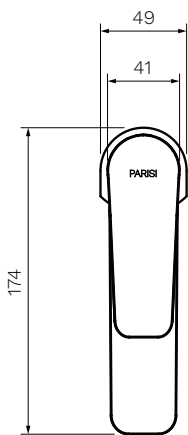

Float Basin Mixer

Product Code: FL.01-1H.XX

(see colour codes below)

A synergy of curves and straight lines, the Float range has a balanced symmetry of design. This stylish avant-garde range, is both inventive and practical in function and form. The angled ergonomic handle is easy to use. This forward looking mixer is an asset to modern bathroom design.

Polished
Chrome

Matt
Black

Brushed
Nickel

Brushed
Brass

Fucile

Colour & Finish — Polished Chrome, Matt Black (02), Brushed Nickel (41),
Brushed Brass (46), Fucile (50)

Material — Brass

W x D x H — 49 x 174 x 165mm

Operation — Tilt and Turn

Outlet Type — 125mm Reach. Concealed aerator

Application — Basin

WELS — 6 STAR 3.5L/min Flow

Warranty — 15 Years (Conditions Apply)

PARISI

Note: Dimensions are in millimetres and nominal. They can vary according to material and manufacturing tolerances. Exact dimensions should be determined by measuring actual product. PARISI reserves the right to vary specifications without notice.