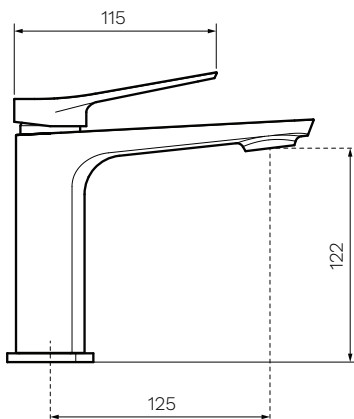

Float Basin Mixer

Product Code: FL.01-1H.XX

(see colour codes below)

A synergy of curves and straight lines, the Float range has a balanced symmetry of design. This stylish avant-garde range, is both inventive and practical in function and form. The angled ergonomic handle is easy to use. This forward looking mixer is an asset to modern bathroom design.

Polished
Chrome

Matt
Black

Brushed
Nickel

Brushed
Brass

Fucile

Colour & Finish — Polished Chrome, Matt Black (02), Brushed Nickel (41),
Brushed Brass (46), Fucile (50)

Material — Brass

W x D x H — 49 x 174 x 165mm

Operation — Tilt and Turn

Outlet Type — 125mm Reach. Concealed aerator

Application — Basin

WELS — 6 STAR 3.5L/min Flow

Warranty — 15 Years (Conditions Apply)

PARISI

Note: Dimensions are in millimetres and nominal. They can vary according to material and manufacturing tolerances. Exact dimensions should be determined by measuring actual product. PARISI reserves the right to vary specifications without notice.