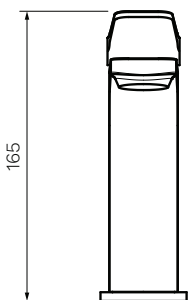

Float Basin Mixer

Product Code: FL.01-1H.XX

(see colour codes below)

A synergy of curves and straight lines, the Float range has a balanced symmetry of design. This stylish avant-garde range, is both inventive and practical in function and form. The angled ergonomic handle is easy to use. This forward looking mixer is an asset to modern bathroom design.

Polished
Chrome

Matt
Black

Brushed
Nickel

Brushed
Brass

Fucile

Colour & Finish — Polished Chrome, Matt Black (02), Brushed Nickel (41),
Brushed Brass (46), Fucile (50)

Material — Brass

W x D x H — 49 x 174 x 165mm

Operation — Tilt and Turn

Outlet Type — 125mm Reach. Concealed aerator

Application — Basin

WELS — 6 STAR 3.5L/min Flow

Warranty — 15 Years (Conditions Apply)

PARISI

Note: Dimensions are in millimetres and nominal. They can vary according to material and manufacturing tolerances. Exact dimensions should be determined by measuring actual product. PARISI reserves the right to vary specifications without notice.