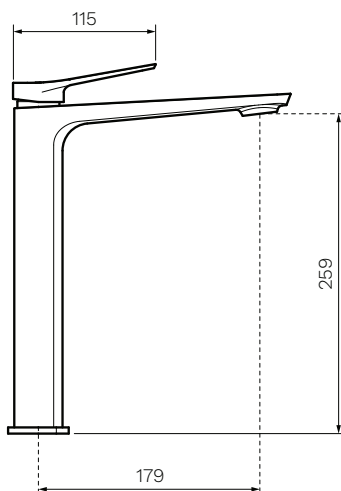

Float High Basin Mixer

Product Code: FL.01-1HH.XX

(see colour codes below)

A synergy of curves and straight lines, the Float range has a balanced symmetry of design. This stylish avant-garde range, is both inventive and practical in function and form. The angled ergonomic handle is easy to use. This forward looking mixer is an asset to modern bathroom design.

Polished
Chrome

Matt
Black

Brushed
Nickel

Brushed
Brass

Fucile

Colour & Finish — Polished Chrome, Matt Black (02), Brushed Nickel (41),
Brushed Brass (46), Fucile (50)

Material — Brass

W x D x H — 49 x 228 x 299mm

Operation — Tilt and Turn

Outlet Type — 179mm Reach. Concealed aerator

Application — Basin

WELS — 6 STAR 3.5L/min Flow

Warranty — 15 Years (Conditions Apply)

PARISI

Note: Dimensions are in millimetres and nominal. They can vary according to material and manufacturing tolerances. Exact dimensions should be determined by measuring actual product. PARISI reserves the right to vary specifications without notice.