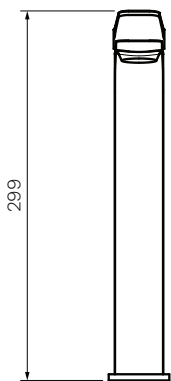

Float High Basin Mixer

Product Code: FL.01-1HH.XX

(see colour codes below)

A synergy of curves and straight lines, the Float range has a balanced symmetry of design. This stylish avant-garde range, is both inventive and practical in function and form. The angled ergonomic handle is easy to use. This forward looking mixer is an asset to modern bathroom design.

Polished
Chrome

Matt
Black

Brushed
Nickel

Brushed
Brass

Fucile

Colour & Finish — Polished Chrome, Matt Black (02), Brushed Nickel (41),
Brushed Brass (46), Fucile (50)

Material — Brass

W x D x H — 49 x 228 x 299mm

Operation — Tilt and Turn

Outlet Type — 179mm Reach. Concealed aerator

Application — Basin

WELS — 6 STAR 3.5L/min Flow

Warranty — 15 Years (Conditions Apply)

PARISI

Note: Dimensions are in millimetres and nominal. They can vary according to material and manufacturing tolerances. Exact dimensions should be determined by measuring actual product. PARISI reserves the right to vary specifications without notice.