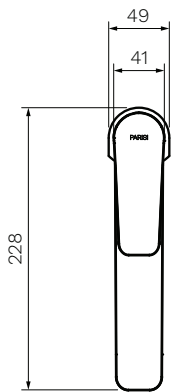

Float High Basin Mixer

Product Code: FL.01-1HH.XX

(see colour codes below)

A synergy of curves and straight lines, the Float range has a balanced symmetry of design. This stylish avant-garde range, is both inventive and practical in function and form. The angled ergonomic handle is easy to use. This forward looking mixer is an asset to modern bathroom design.

Polished
Chrome

Matt
Black

Brushed
Nickel

Brushed
Brass

Fucile

Colour & Finish — Polished Chrome, Matt Black (02), Brushed Nickel (41),
Brushed Brass (46), Fucile (50)

Material — Brass

W x D x H — 49 x 228 x 299mm

Operation — Tilt and Turn

Outlet Type — 179mm Reach. Concealed aerator

Application — Basin

WELS — 6 STAR 3.5L/min Flow

Warranty — 15 Years (Conditions Apply)

PARISI

Note: Dimensions are in millimetres and nominal. They can vary according to material and manufacturing tolerances. Exact dimensions should be determined by measuring actual product. PARISI reserves the right to vary specifications without notice.