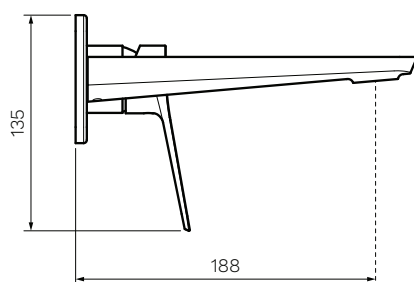

## Float Wall Mixer with 180mm Spout on Backplate

**Product Code: FL.01-2F180.XX**

(see colour codes below)

A synergy of curves and straight lines, the Float range has a balanced symmetry of design. This stylish avant-garde range, is both inventive and practical in function and form. The angled ergonomic handle is easy to use. This forward looking mixer is an asset to modern bathroom design.

Polished Chrome

Matt Black

Brushed Nickel

Brushed Brass

Fucile

- Colour & Finish** — Polished Chrome, Matt Black (02), Brushed Nickel (41), Brushed Brass (46), Fucile (50)
- Material** — Brass
- W x D x H** — 180 x 213 x 135mm
- Operation** — Tilt and Turn
- Outlet Type** — 188mm Reach. Concealed aerator
- Application** — Basin, Bath
- Recessed Body** — X2.01-2W
- WELS** — 6 STAR 4.0L/min flow
- Warranty** — 15 Years (Conditions Apply)

**Installation note:**

Restrictor fitted - removable for bath application.

PARISI

Note: Dimensions are in millimetres and nominal. They can vary according to material and manufacturing tolerances. Exact dimensions should be determined by measuring actual product. PARISI reserves the right to vary specifications without notice.