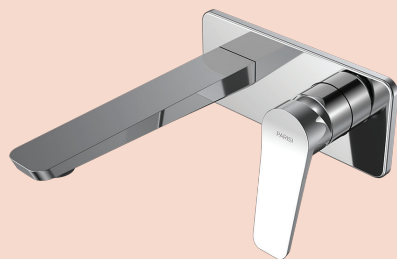

## Float Wall Mixer with 180mm Spout on Backplate

**Product Code: FL.01-2F180.XX**

(see colour codes below)

A synergy of curves and straight lines, the Float range has a balanced symmetry of design. This stylish avant-garde range, is both inventive and practical in function and form. The angled ergonomic handle is easy to use. This forward looking mixer is an asset to modern bathroom design.

Polished Chrome

Matt Black

Brushed Nickel

Brushed Brass

Fucile

- Colour & Finish** — Polished Chrome, Matt Black (02), Brushed Nickel (41), Brushed Brass (46), Fucile (50)
- Material** — Brass
- W x D x H** — 180 x 213 x 135mm
- Operation** — Tilt and Turn
- Outlet Type** — 188mm Reach. Concealed aerator
- Application** — Basin, Bath
- Recessed Body** — X2.01-2W
- WELS** — 6 STAR 4.0L/min flow
- Warranty** — 15 Years (Conditions Apply)

**Installation note:**

Restrictor fitted - removable for bath application.

PARISI

Note: Dimensions are in millimetres and nominal. They can vary according to material and manufacturing tolerances. Exact dimensions should be determined by measuring actual product. PARISI reserves the right to vary specifications without notice.