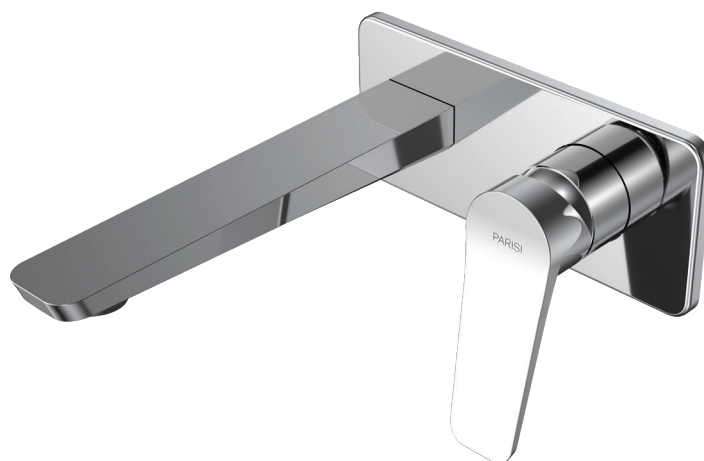

## Float Wall Mixer with 180mm Spout on Backplate

**Product Code: FL.01-2F180.XX**

(see colour codes below)

A synergy of curves and straight lines, the Float range has a balanced symmetry of design. This stylish avant-garde range, is both inventive and practical in function and form. The angled ergonomic handle is easy to use. This forward looking mixer is an asset to modern bathroom design.

Polished Chrome

Matt Black

Brushed Nickel

Brushed Brass

Fucile

- Colour & Finish** — Polished Chrome, Matt Black (02), Brushed Nickel (41), Brushed Brass (46), Fucile (50)
- Material** — Brass
- W x D x H** — 180 x 213 x 135mm
- Operation** — Tilt and Turn
- Outlet Type** — 188mm Reach. Concealed aerator
- Application** — Basin, Bath
- Recessed Body** — X2.01-2W
- WELS** — 6 STAR 4.0L/min flow
- Warranty** — 15 Years (Conditions Apply)

**Installation note:**

Restrictor fitted - removable for bath application.

PARISI

Note: Dimensions are in millimetres and nominal. They can vary according to material and manufacturing tolerances. Exact dimensions should be determined by measuring actual product. PARISI reserves the right to vary specifications without notice.