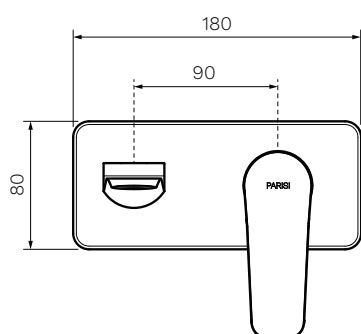

## Float Wall Mixer with 180mm Spout on Backplate

**Product Code: FL.01-2F180.XX**

(see colour codes below)

A synergy of curves and straight lines, the Float range has a balanced symmetry of design. This stylish avant-garde range, is both inventive and practical in function and form. The angled ergonomic handle is easy to use. This forward looking mixer is an asset to modern bathroom design.

Polished Chrome

Matt Black

Brushed Nickel

Brushed Brass

Fucile

- Colour & Finish** — Polished Chrome, Matt Black (02), Brushed Nickel (41), Brushed Brass (46), Fucile (50)
- Material** — Brass
- W x D x H** — 180 x 213 x 135mm
- Operation** — Tilt and Turn
- Outlet Type** — 188mm Reach. Concealed aerator
- Application** — Basin, Bath
- Recessed Body** — X2.01-2W
- WELS** — 6 STAR 4.0L/min flow
- Warranty** — 15 Years (Conditions Apply)

**Installation note:**

Restrictor fitted - removable for bath application.

PARISI

Note: Dimensions are in millimetres and nominal. They can vary according to material and manufacturing tolerances. Exact dimensions should be determined by measuring actual product. PARISI reserves the right to vary specifications without notice.