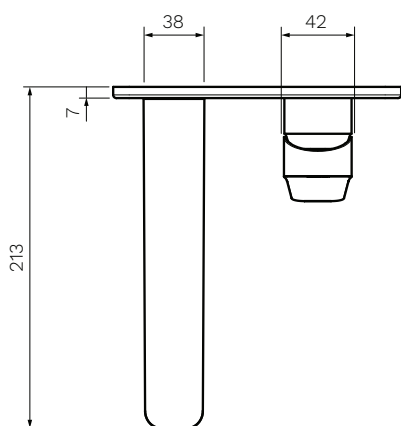

## Float Wall Mixer with 180mm Spout on Backplate

**Product Code: FL.01-2F180.XX**

(see colour codes below)

A synergy of curves and straight lines, the Float range has a balanced symmetry of design. This stylish avant-garde range, is both inventive and practical in function and form. The angled ergonomic handle is easy to use. This forward looking mixer is an asset to modern bathroom design.

Polished Chrome

Matt Black

Brushed Nickel

Brushed Brass

Fucile

- Colour & Finish** — Polished Chrome, Matt Black (02), Brushed Nickel (41), Brushed Brass (46), Fucile (50)
- Material** — Brass
- W x D x H** — 180 x 213 x 135mm
- Operation** — Tilt and Turn
- Outlet Type** — 188mm Reach. Concealed aerator
- Application** — Basin, Bath
- Recessed Body** — X2.01-2W
- WELS** — 6 STAR 4.0L/min flow
- Warranty** — 15 Years (Conditions Apply)

**Installation note:**

Restrictor fitted - removable for bath application.

PARISI

Note: Dimensions are in millimetres and nominal. They can vary according to material and manufacturing tolerances. Exact dimensions should be determined by measuring actual product. PARISI reserves the right to vary specifications without notice.