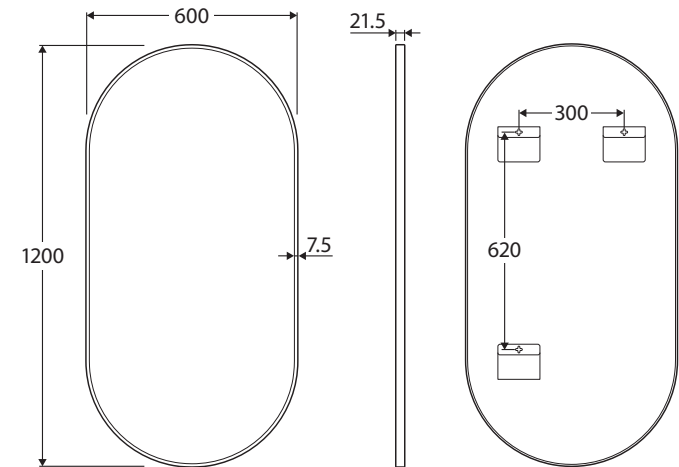

Empire

FRAMED MIRROR

600 x 1200 MM

Features

- 5 mm thick glass mirror
- Aluminium frame – powder-coated matte white, matte black and anodised urban brass finishes
- Can be mounted in portrait or landscape orientation using pre-attached, non-removable brackets
- Copper-free – reduces corrosion and is better for the environment
- Rust-resistant
- Includes wall mounting screws and plugs

We aim to ensure that specifications are correct at the time of publication. All measurements are shown in millimetres. Always use measurements of actual product received for final specification as the technical drawing may contain differences. Due to printing limitations, physical colour may vary from the image shown. Fienza reserves the right to make modifications without prior notice.