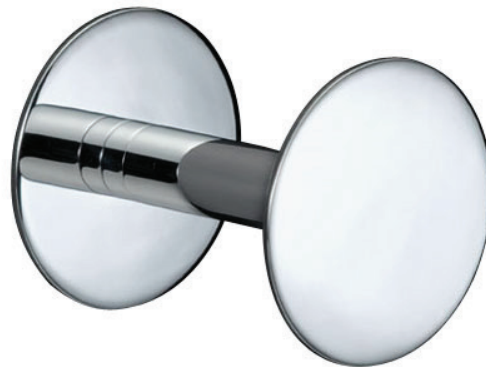

Ellisse Towel Holder

Product Code: ER.TH.XX

(see colour codes below)

Colour & Finish	— Polished Chrome, Matt Black (02), Brushed Nickel (41), Brushed Brass (46), Fucile (50)
Material	— Brass
W x D x H	— ø95 x 78mm
Fixings	— Single Fixing
Warranty	— 15 Years (Conditions Apply)