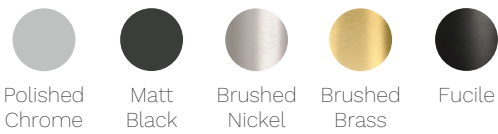

Ellisse Towel Holder

Product Code: ER.TH.XX

(see colour codes below)

Colour & Finish	— Polished Chrome, Matt Black (02), Brushed Nickel (41), Brushed Brass (46), Fucile (50)
Material	— Brass
W x D x H	— ø95 x 78mm
Fixings	— Single Fixing
Warranty	— 15 Years (Conditions Apply)