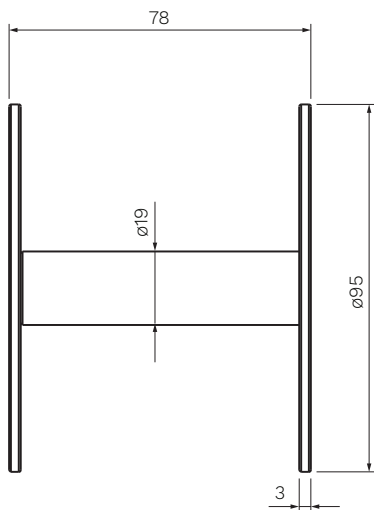

Ellisse Towel Holder

Product Code: ER.TH.XX

(see colour codes below)

Colour & Finish	— Polished Chrome, Matt Black (02), Brushed Nickel (41), Brushed Brass (46), Fucile (50)
Material	— Brass
W x D x H	— ø95 x 78mm
Fixings	— Single Fixing
Warranty	— 15 Years (Conditions Apply)