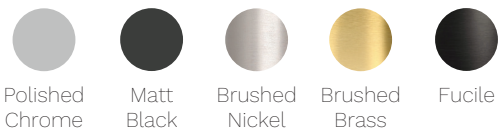

Ellisse Toilet Roll Holder

Product Code: ER.RH.XX

(see colour codes below)

Colour & Finish	— Polished Chrome, Matt Black (02), Brushed Nickel (41), Brushed Brass (46), Fucile (50)
Material	— Brass
W x D x H	— ø95 x 111mm
Fixings	— Single Fixing
Warranty	— 15 Years (Conditions Apply)