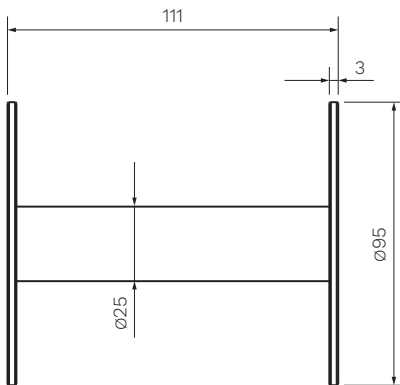

Ellisse Toilet Roll Holder

Product Code: ER.RH.XX

(see colour codes below)

Colour & Finish	— Polished Chrome, Matt Black (02), Brushed Nickel (41), Brushed Brass (46), Fucile (50)
Material	— Brass
W x D x H	— ø95 x 111mm
Fixings	— Single Fixing
Warranty	— 15 Years (Conditions Apply)