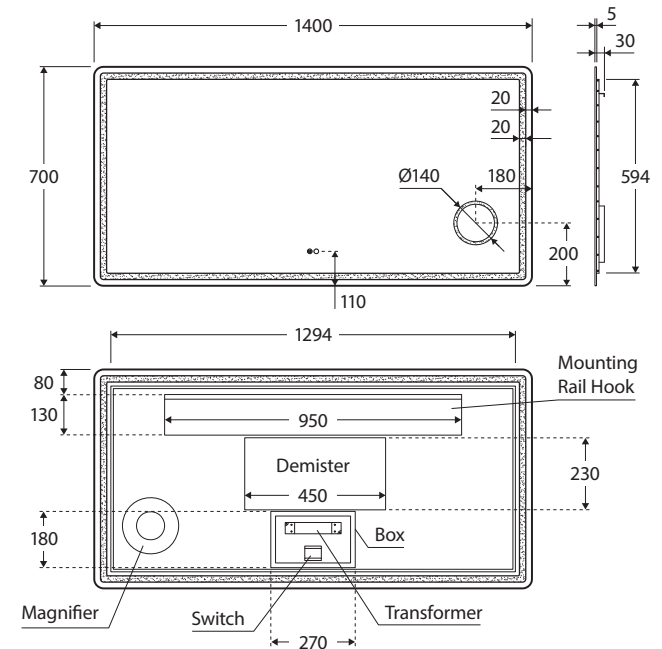

Deejay LED MIRROR 1400MM

Features

- Built-in circular magnifying mirror with 3x magnification
- Adjustable colour temperature (6000, 4000 or 3000K)
- Built-in demister
- Illuminating touch sensors for light and demister
- 5 mm thick glass mirror with inset illuminated border
- Copper-free to prevent corrosion
- Includes wall mounting screws and anchor plugs
- Supplied in extra strong packaging for added protection
- 220-240V AC 50/60Hz
- IP44 rating
- SAA approved

Installation

Mirror must be installed by a licensed electrician in accordance with local regulations.

We aim to ensure that specifications are correct at the time of publication. All measurements are shown in millimetres. Always use measurements of actual product received for final specification as the technical drawing may contain differences. Due to printing limitations, physical colour may vary from the image shown. Fienza reserves the right to make modifications without prior notice.