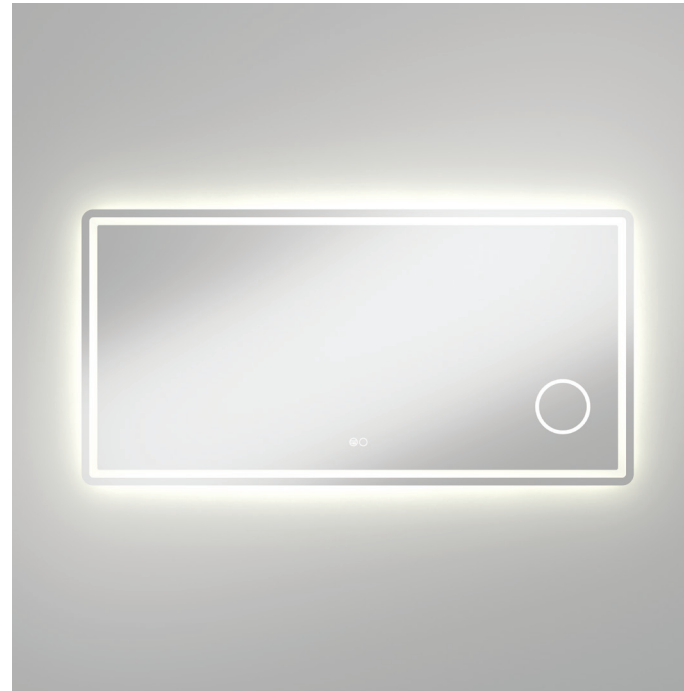

Deejay LED MIRROR 1400MM

Features

- Built-in circular magnifying mirror with 3x magnification
- Adjustable colour temperature (6000, 4000 or 3000K)
- Built-in demister
- Illuminating touch sensors for light and demister
- 5 mm thick glass mirror with inset illuminated border
- Copper-free to prevent corrosion
- Includes wall mounting screws and anchor plugs
- Supplied in extra strong packaging for added protection
- 220-240V AC 50/60Hz
- IP44 rating
- SAA approved

Available in

1400W x 700H mm

LED04-140

Adjustable Colour Temperature

Cleaning & Care

For best results, clean mirrors with a combination of 30% methylated spirits to 70% water and a soft, non-abrasive cloth designed for use on glass surfaces.