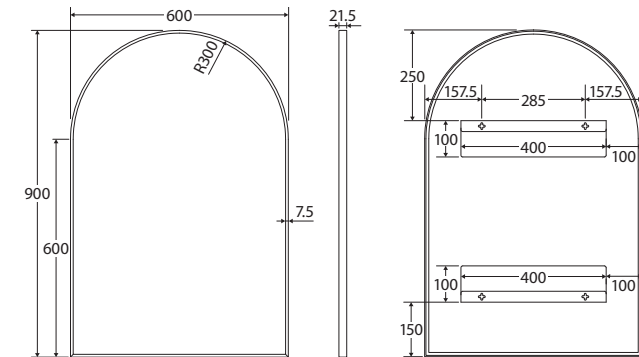

Arch

FRAMED MIRROR

600 x 900 MM

Features

- 5 mm thick glass mirror
- Aluminium frame – powder-coated matte black and anodised urban brass finishes
- Can be mounted in any direction using pre-attached, non-removable brackets
- Copper-free to prevent corrosion
- Rust-resistant
- Includes wall mounting screws and plugs

Available in

Cleaning & Care

Glass Mirror:

For best results, clean mirrors with a combination of 30% methylated spirits to 70% water and a soft, non-abrasive cloth designed for use on glass surfaces.

Frame:

- Regularly clean with mild soapy water using a microfibre cloth.
- In highly polluted or coastal locations, we recommend cleaning 2-3 times per week.
- Do not use harsh detergents, bleach, cream cleaners or citrus based cleaners. These substances are abrasive and will damage the surface.
- Do not use undue pressure and wipe in one direction only.

We aim to ensure that specifications are correct at the time of publication. All measurements are shown in millimetres. Always use measurements of actual product received for final specification as the technical drawing may contain differences. Due to printing limitations, physical colour may vary from the image shown. Fienza reserves the right to make modifications without prior notice.