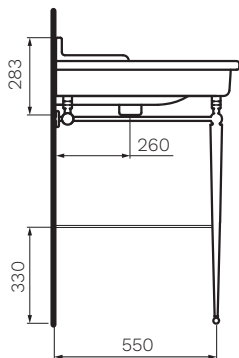

Hermitage Console (112cm) with Metal Legs

Product Code: ACH121 (1TH), ACH123 (3TH)

The Hermitage Collection blends contemporary functionality with classic Victorian styling and intricate finishing touches.

Gloss
White

- Colour & Finish** — White Gloss, Chrome Metal Legs
- Material** — Ceramic, Metal Legs
- Dimensions** — 1120 x 630 x 895mm
- Tap Holes** — 1 or 3
- Overflow** — Integrated
- Bowl Capacity** — 9 Litres
- Waste Outlet** — 32mm Overflow Plug & Waste to be ordered separately (TA70633)
- Warranty** — 10 years (Conditions Apply)