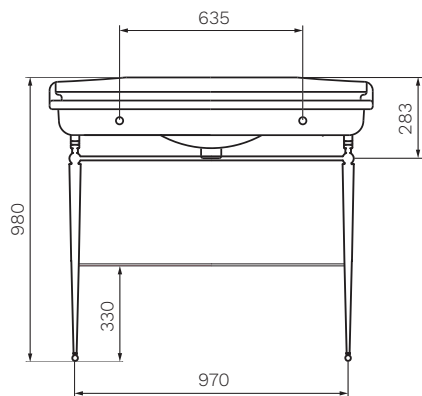

Hermitage Console (112cm) with Metal Legs

Product Code: ACH121 (1TH), ACH123 (3TH)

The Hermitage Collection blends contemporary functionality with classic Victorian styling and intricate finishing touches.

Gloss
White

- Colour & Finish** — White Gloss, Chrome Metal Legs
- Material** — Ceramic, Metal Legs
- Dimensions** — 1120 x 630 x 895mm
- Tap Holes** — 1 or 3
- Overflow** — Integrated
- Bowl Capacity** — 9 Litres
- Waste Outlet** — 32mm Overflow Plug & Waste to be ordered separately (TA70633)
- Warranty** — 10 years (Conditions Apply)