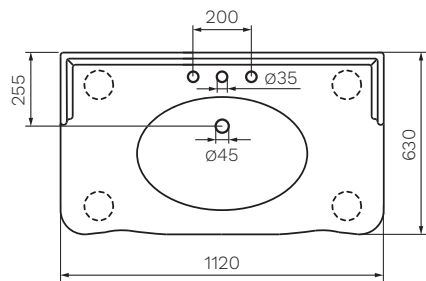

Hermitage Console (112cm) with Metal Legs

Product Code: ACH121 (1TH), ACH123 (3TH)

The Hermitage Collection blends contemporary functionality with classic Victorian styling and intricate finishing touches.

Gloss
White

- Colour & Finish** — White Gloss, Chrome Metal Legs
- Material** — Ceramic, Metal Legs
- Dimensions** — 1120 x 630 x 895mm
- Tap Holes** — 1 or 3
- Overflow** — Integrated
- Bowl Capacity** — 9 Litres
- Waste Outlet** — 32mm Overflow Plug & Waste to be ordered separately (TA70633)
- Warranty** — 10 years (Conditions Apply)